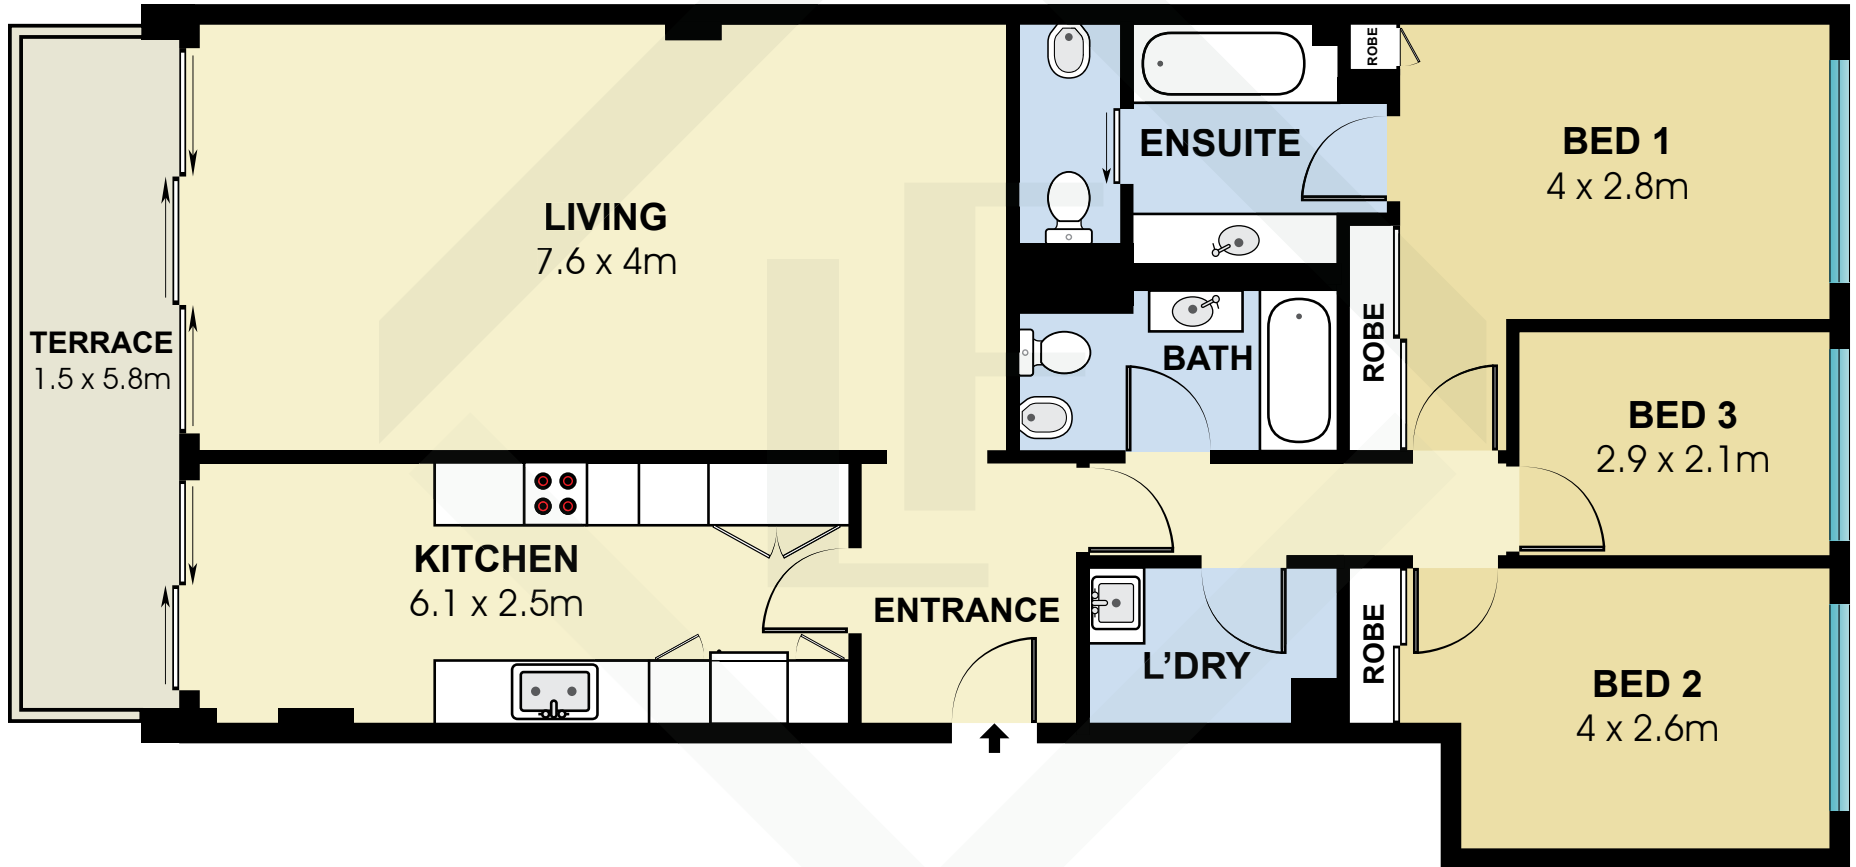

BCN5511

Measurements	
INT	108 m <sup>2</sup>
EXT	95 m <sup>2</sup>

Scale in metres. Indicative only. Dimensions are approximate. All information contained here in is gathered from sources we believe to be reliable. However we cannot guarantee its accuracy and interested persons should rely on their own enquiries.