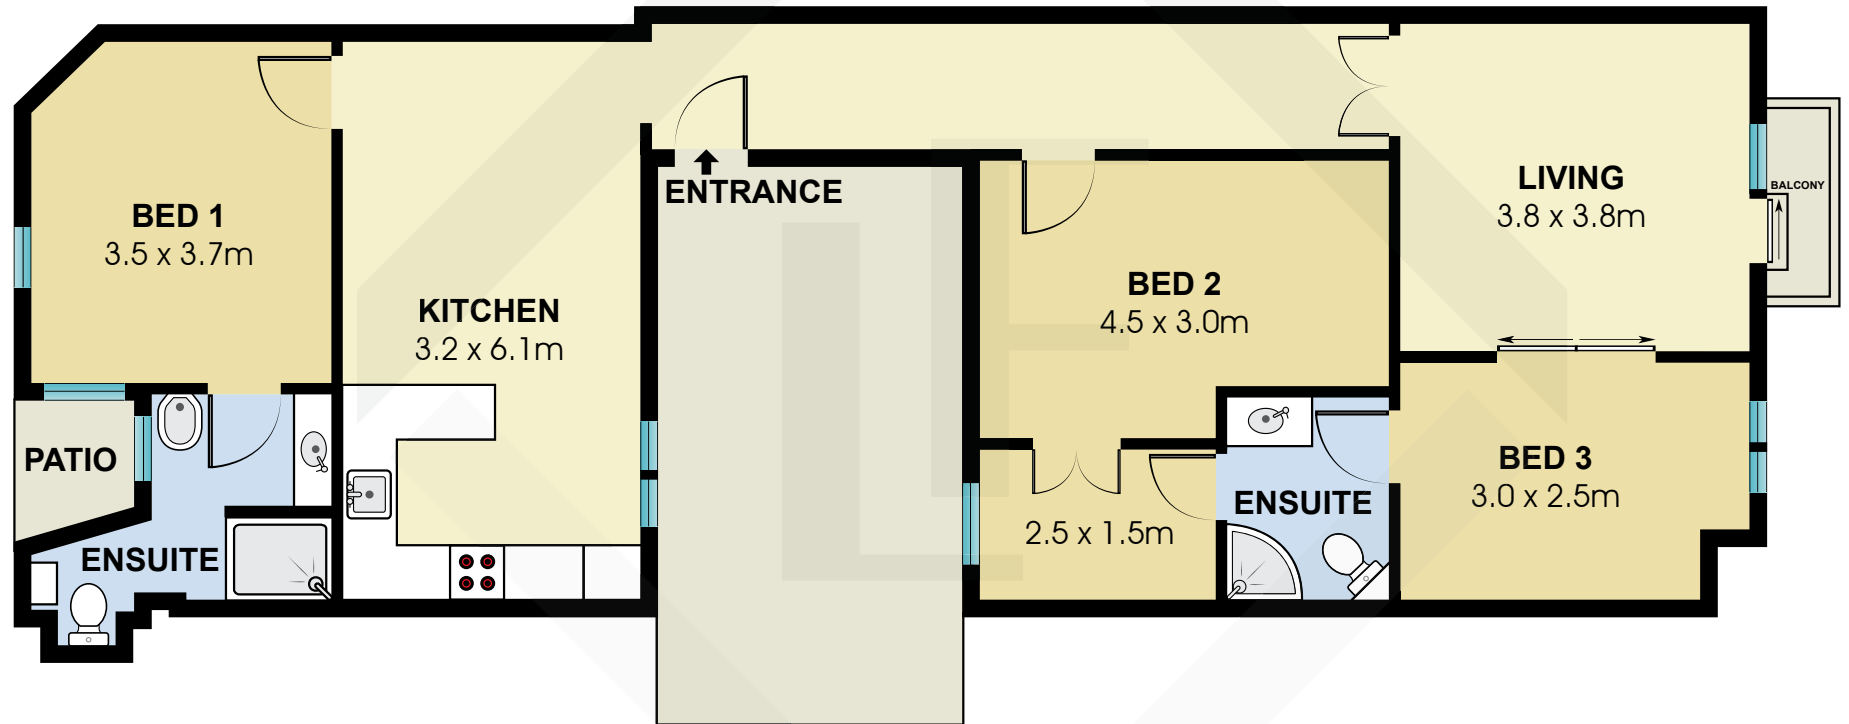

BCN5317

Measurements	
INT	99 m <sup>2</sup>
EXT	22 m <sup>2</sup>

Scale in metres. Indicative only. Dimensions are approximate. All information contained here in is gathered from sources we believe to be reliable. However we cannot guarantee its accuracy and interested persons should rely on their own enquiries.