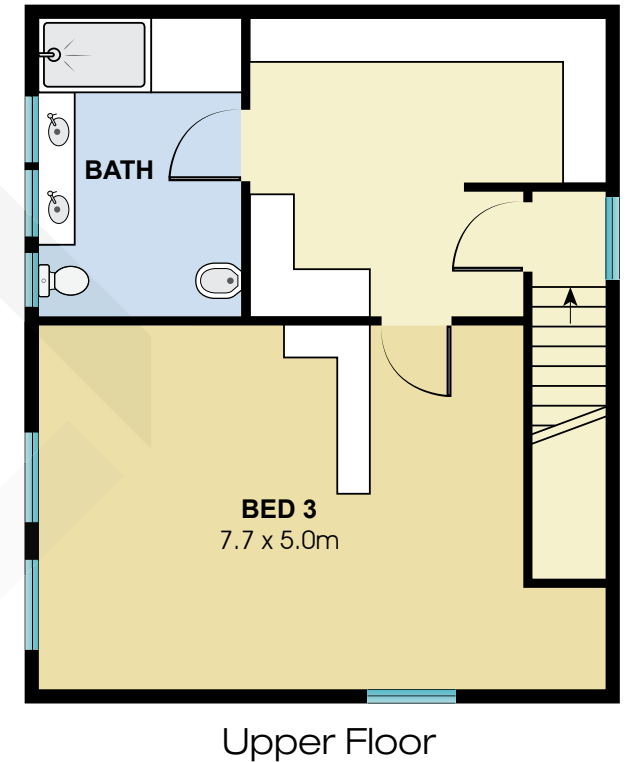

BCN5300

Measurements	
INT	240 m ²

Scale in metres. Indicative only. Dimensions are approximate. All information contained here in is gathered from sources we believe to be reliable. However we cannot guarantee its accuracy and interested persons should rely on their own enquiries.