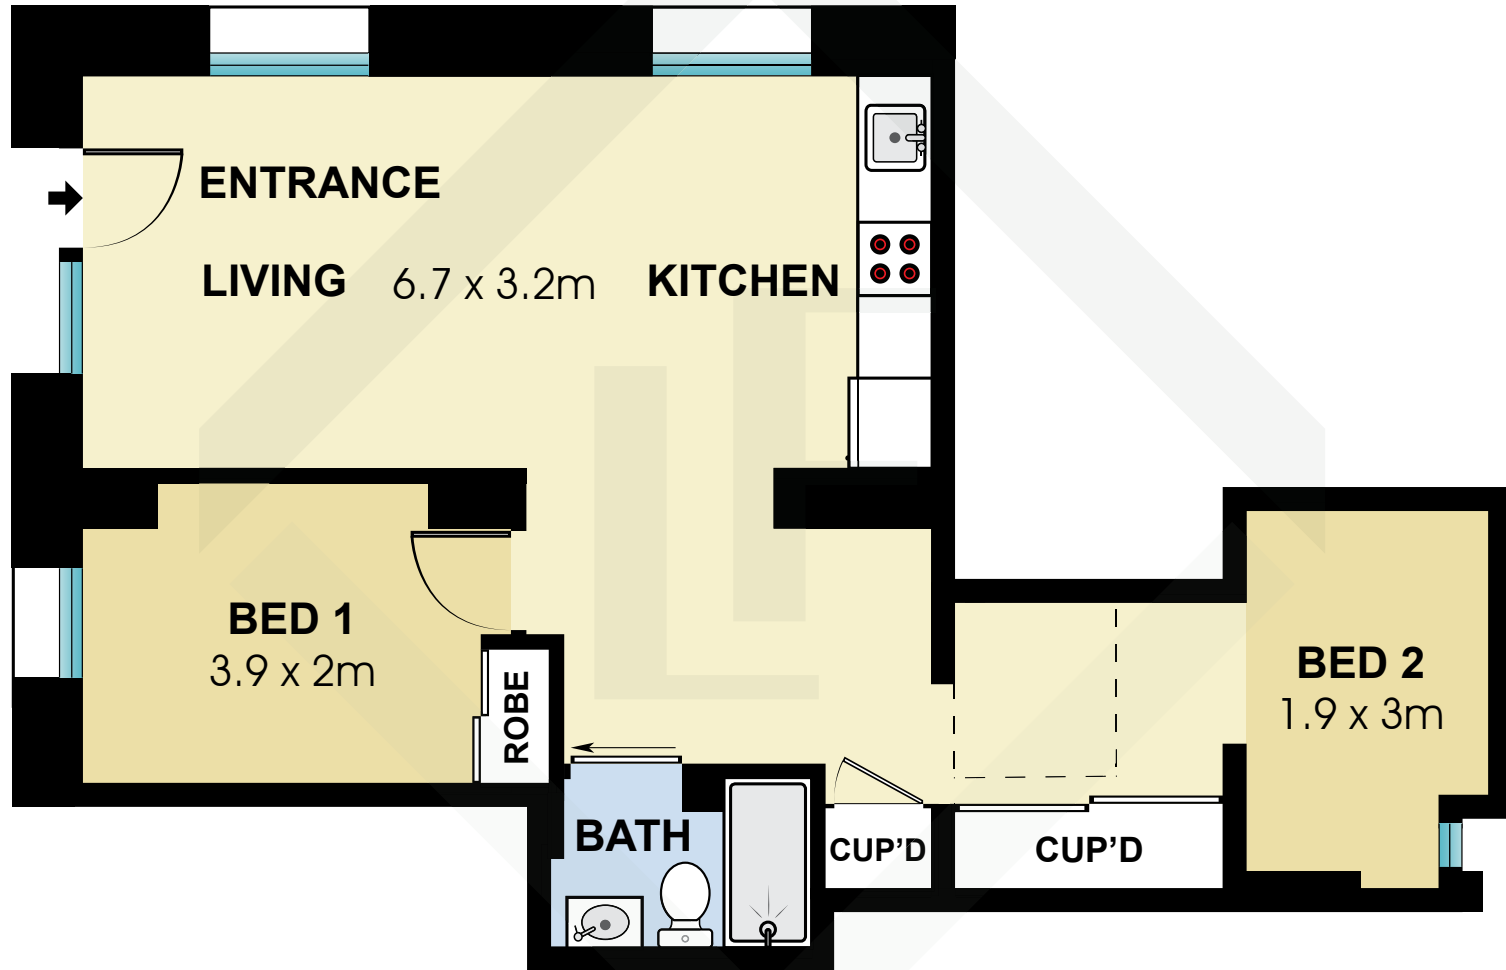

BCN5261

Measurements	
INT	63 m <sup>2</sup>

Scale in metres. Indicative only. Dimensions are approximate. All information contained here in is gathered from sources we believe to be reliable. However we cannot guarantee its accuracy and interested persons should rely on their own enquiries.