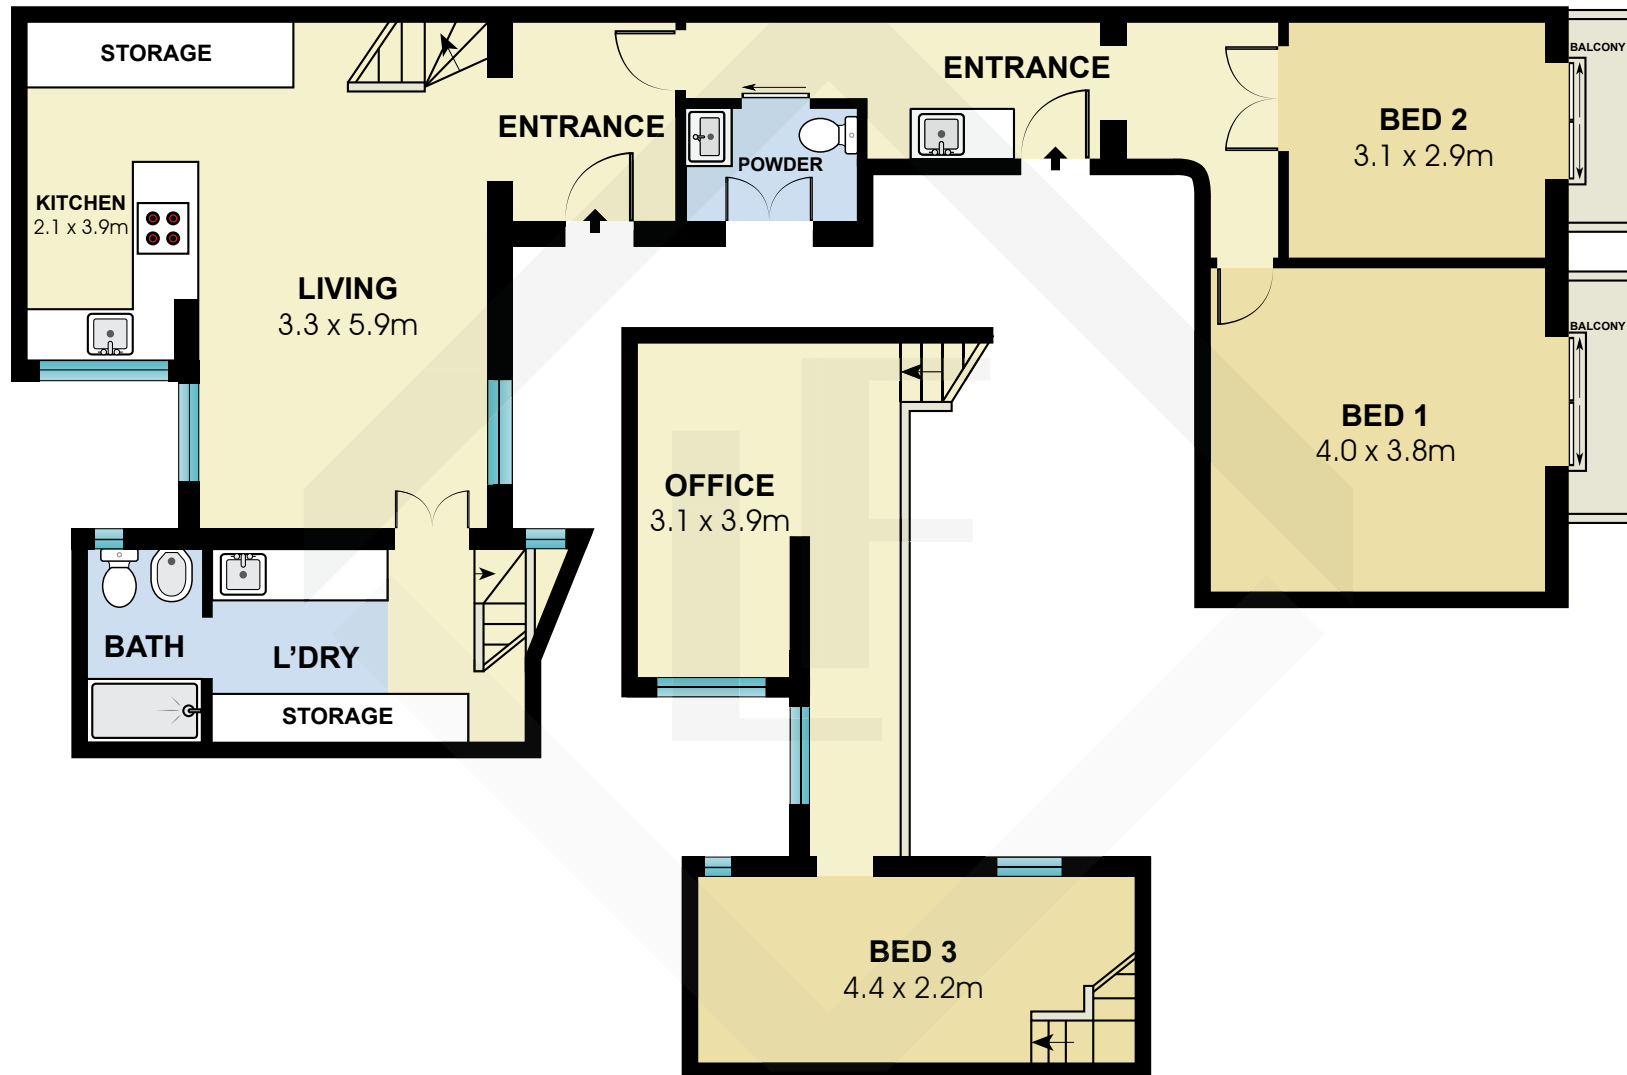

BCN5232

Measurements	
INT	119 m ²
EXT	3 m ²

Scale in metres. Indicative only. Dimensions are approximate. All information contained here in is gathered from sources we believe to be reliable. However we cannot guarantee its accuracy and interested persons should rely on their own enquiries.