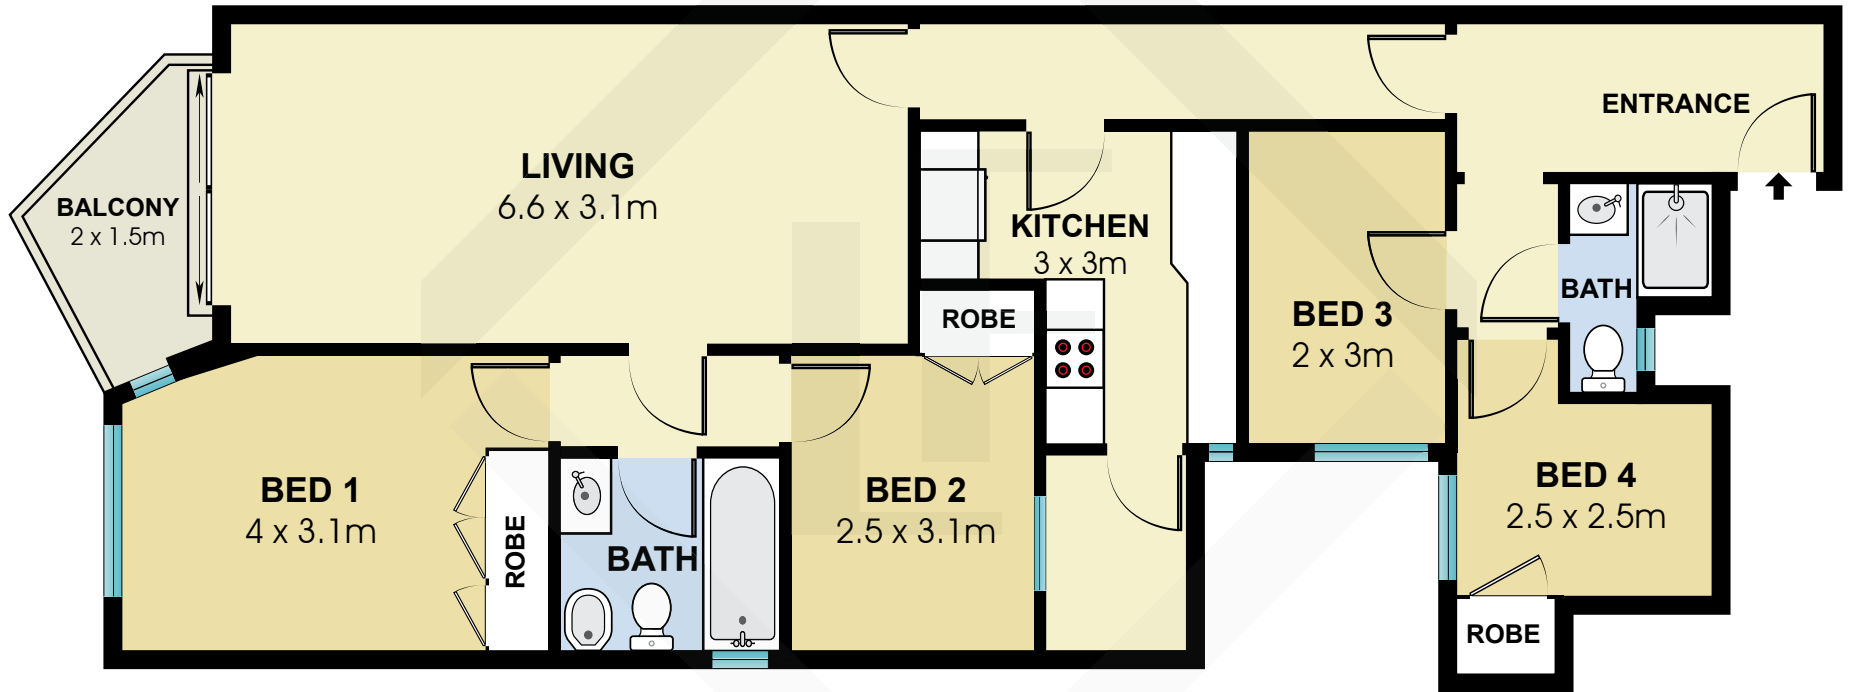

BCN5070

Measurements	
INT	93 m ²
EXT	4 m ²

Scale in metres. Indicative only. Dimensions are approximate. All information contained here in is gathered from sources we believe to be reliable. However we cannot guarantee its accuracy and interested persons should rely on their own enquiries.