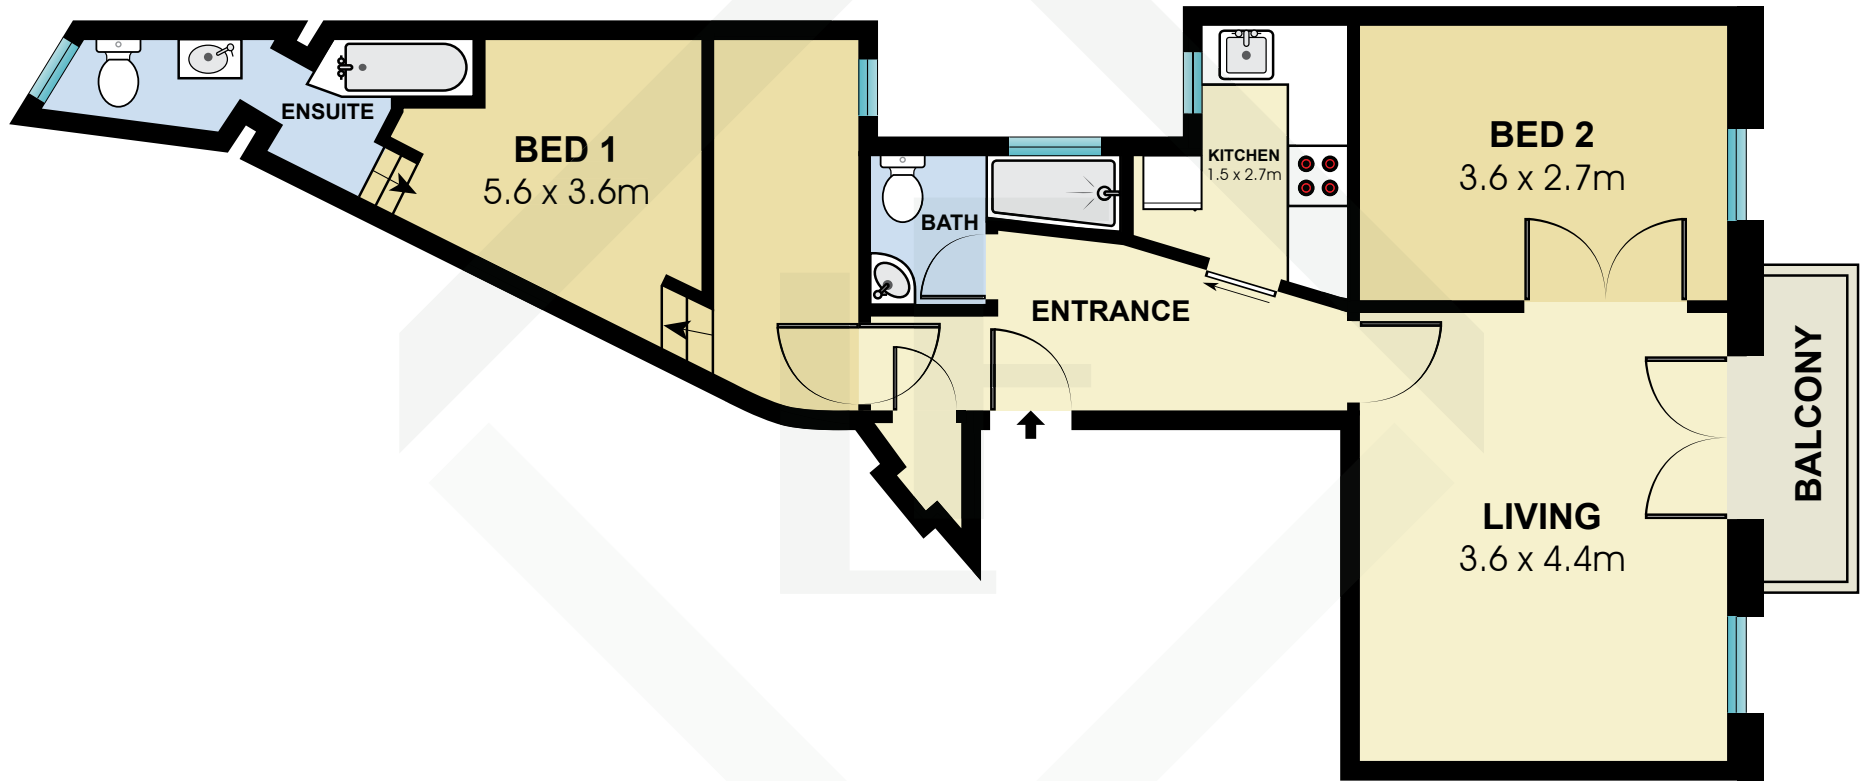

BCN4990

Measurements	
INT	56 m ²
EXT	2 m ²

Scale in metres. Indicative only. Dimensions are approximate. All information contained here in is gathered from sources we believe to be reliable. However we cannot guarantee its accuracy and interested persons should rely on their own enquiries.