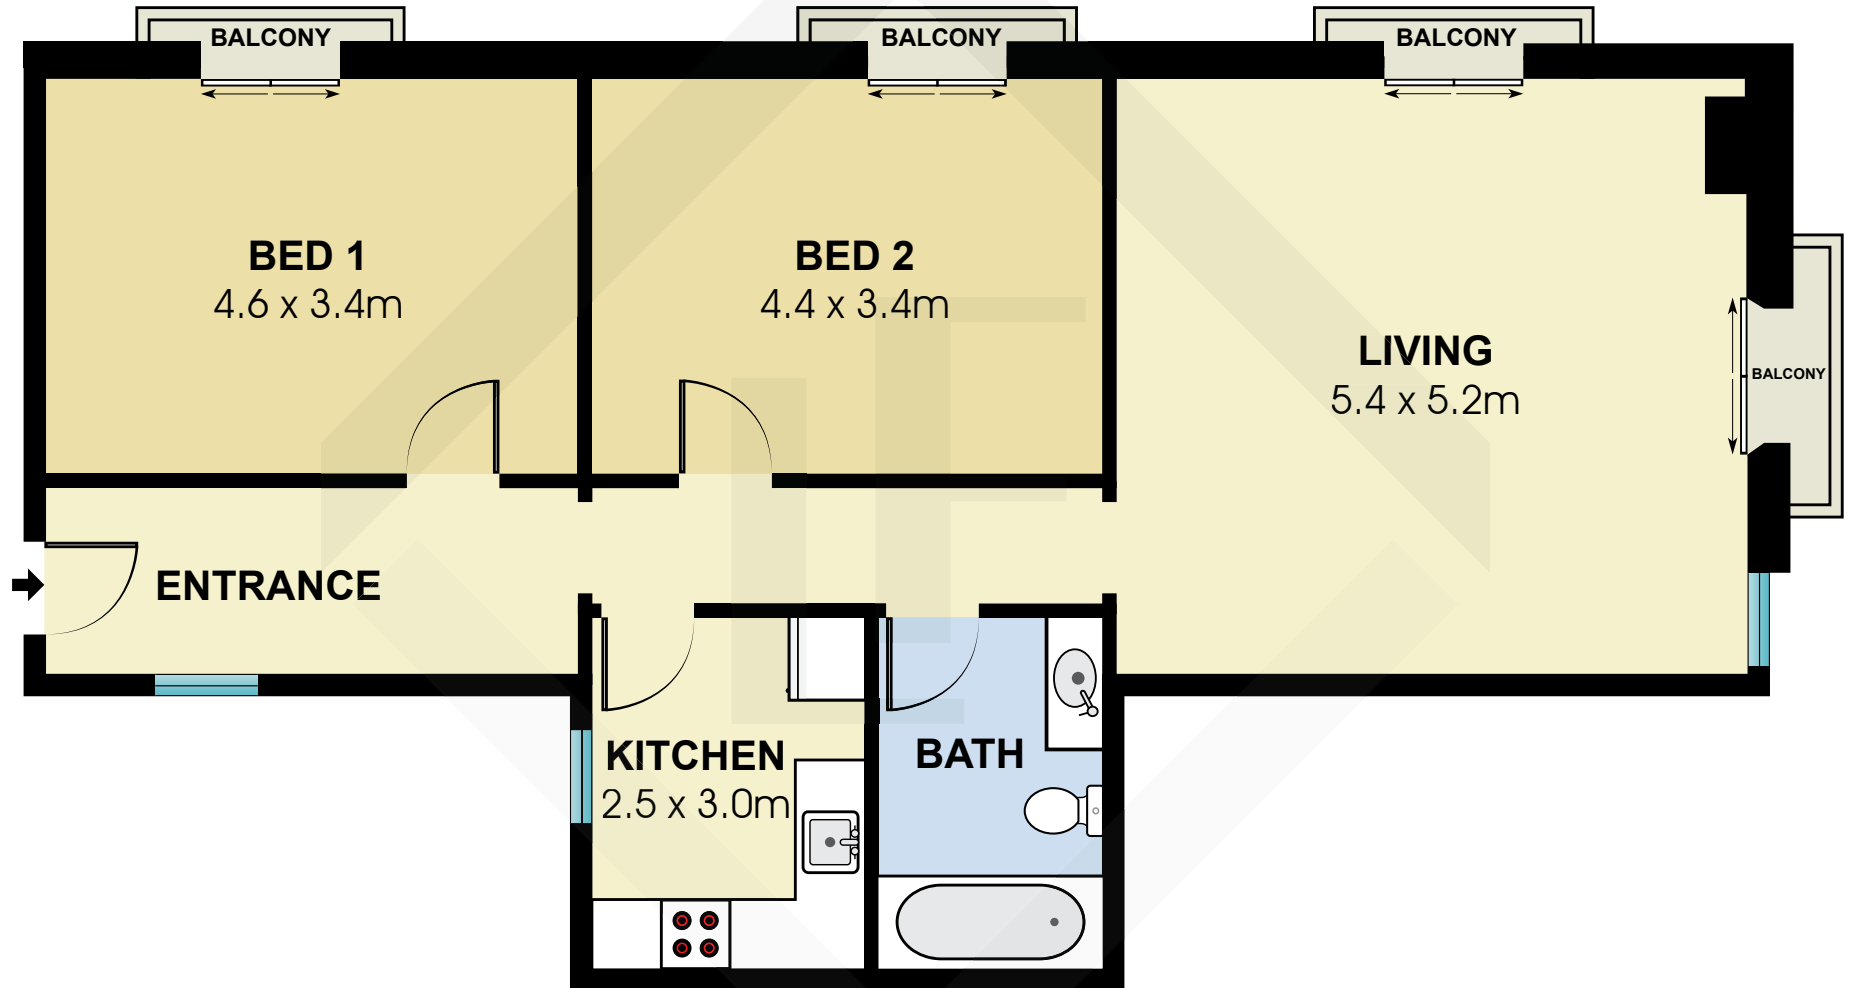

BCN4952

Measurements	
INT	87 m ²
EXT	7 m ²

Scale in metres. Indicative only. Dimensions are approximate. All information contained here in is gathered from sources we believe to be reliable. However we cannot guarantee its accuracy and interested persons should rely on their own enquiries.