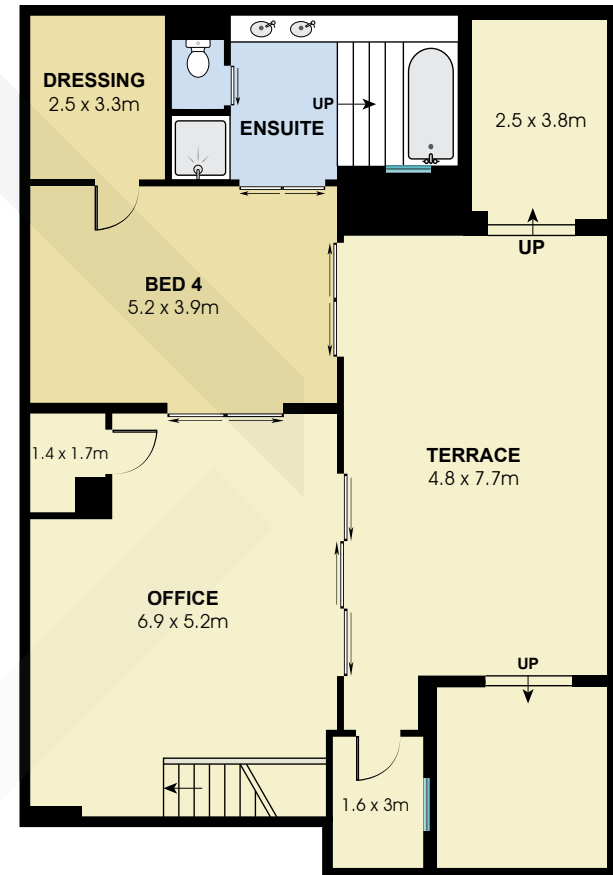

BCN4897

First Floor

Second Floor

Measurements	
INT	407 m ²
EXT	11 m ²

Scale in metres. Indicative only. Dimensions are approximate. All information contained here in is gathered from sources we believe to be reliable. However we cannot guarantee its accuracy and interested persons should rely on their own enquiries.