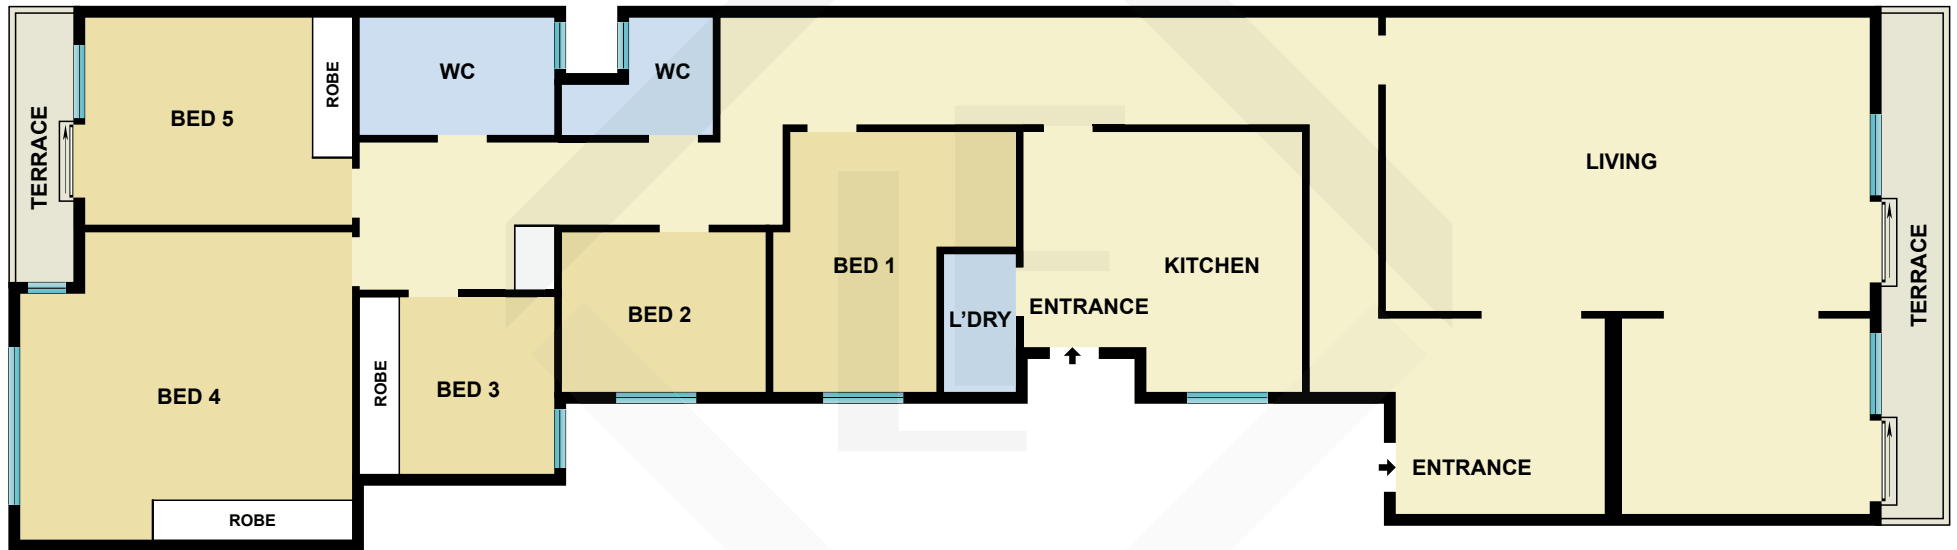

BCN4831

Measurements	
INT	148 m <sup>2</sup>
EXT	9 m <sup>2</sup>

Scale in metres. Indicative only. Dimensions are approximate. All information contained here in is gathered from sources we believe to be reliable. However we cannot guarantee its accuracy and interested persons should rely on their own enquiries.