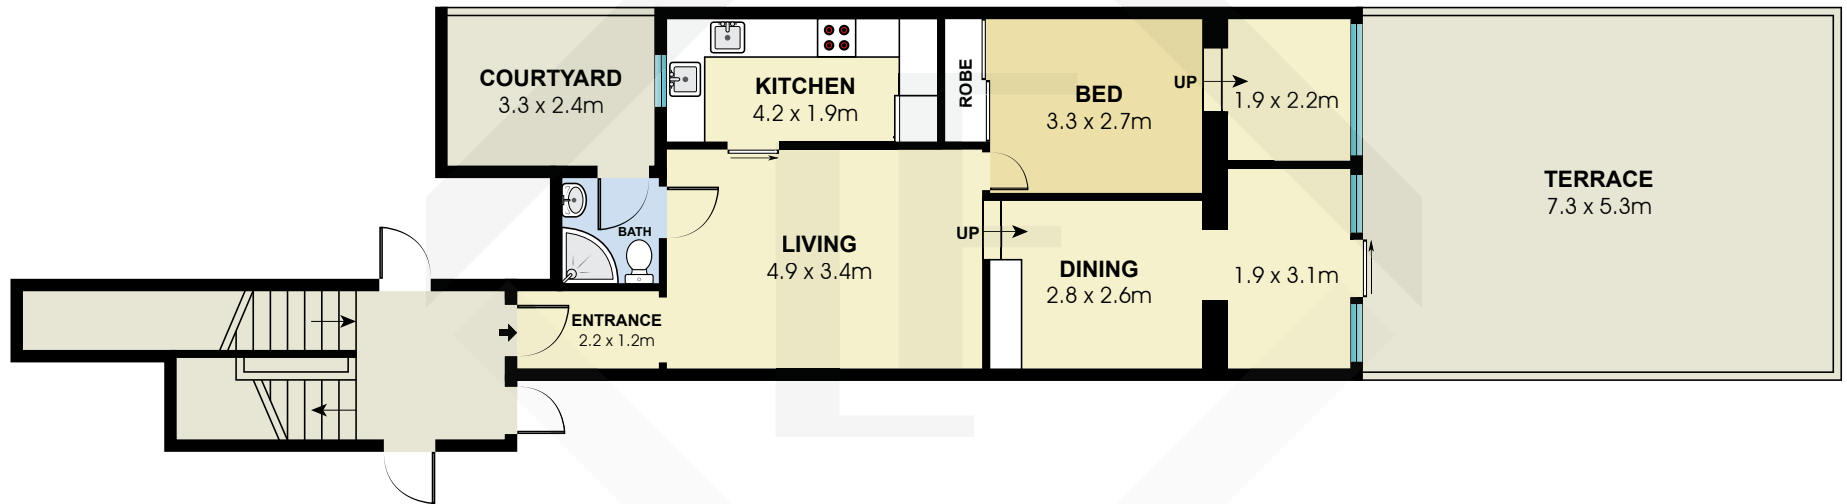

BCN4827

Measurements	
INT	63 m ²
EXT	61 m ²

Scale in metres. Indicative only. Dimensions are approximate. All information contained here in is gathered from sources we believe to be reliable. However we cannot guarantee its accuracy and interested persons should rely on their own enquiries.