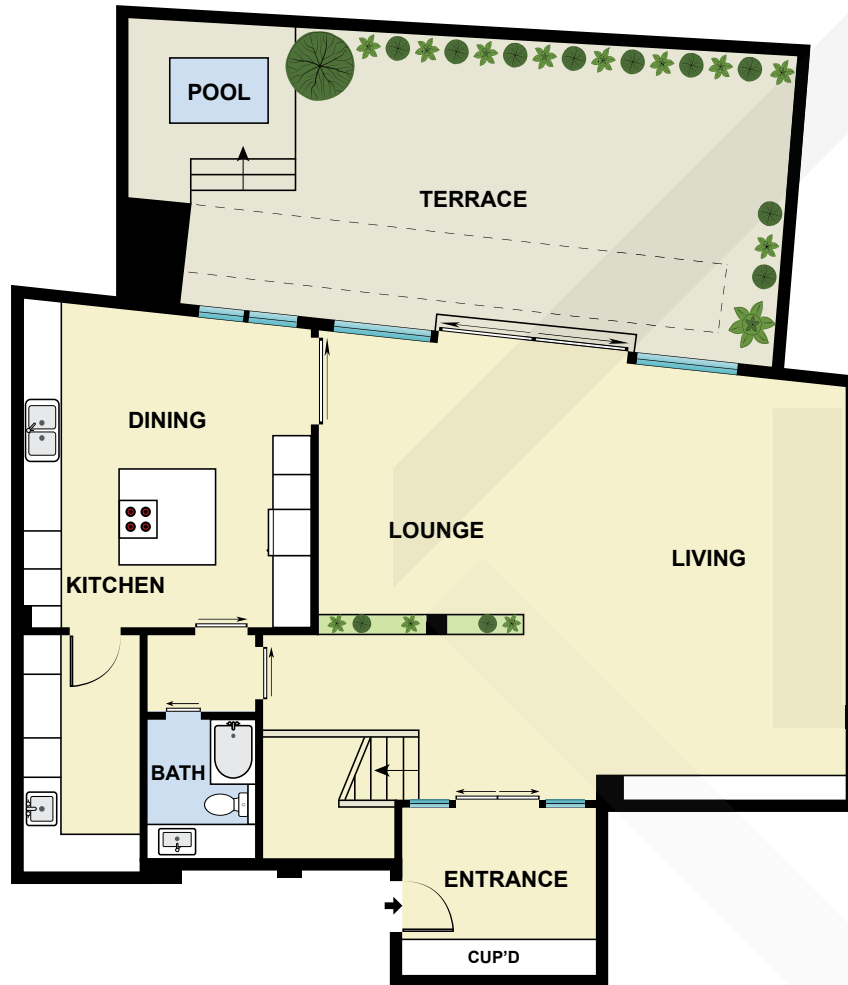

BCN4825

Ground Floor

First Floor

Measurements	
INT	183 m ²
EXT	54 m ²

Scale in metres. Indicative only. Dimensions are approximate. All information contained here in is gathered from sources we believe to be reliable. However we cannot guarantee its accuracy and interested persons should rely on their own enquiries.