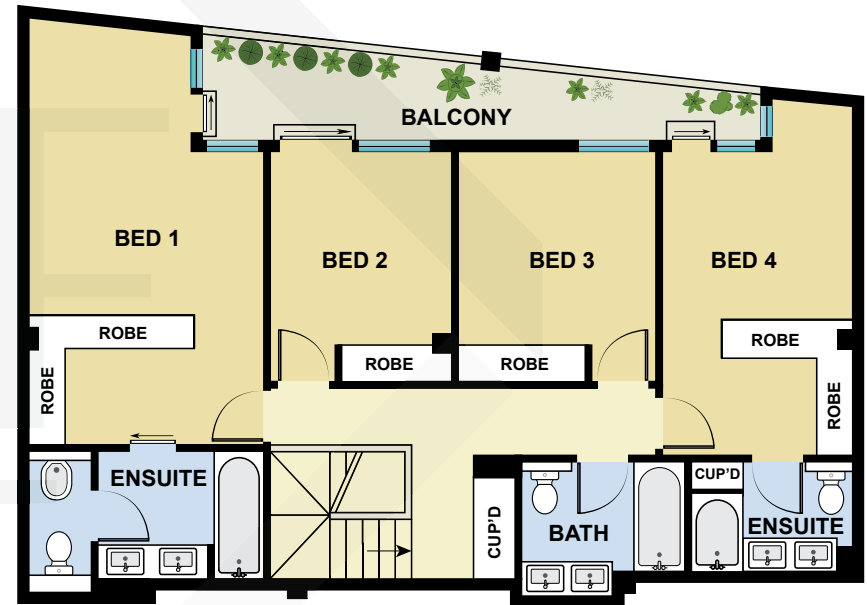

BCN4825

Ground Floor

First Floor

Measurements	
INT	183 m ²
EXT	54 m ²

Scale in metres. Indicative only. Dimensions are approximate. All information contained here in is gathered from sources we believe to be reliable. However we cannot guarantee its accuracy and interested persons should rely on their own enquiries.