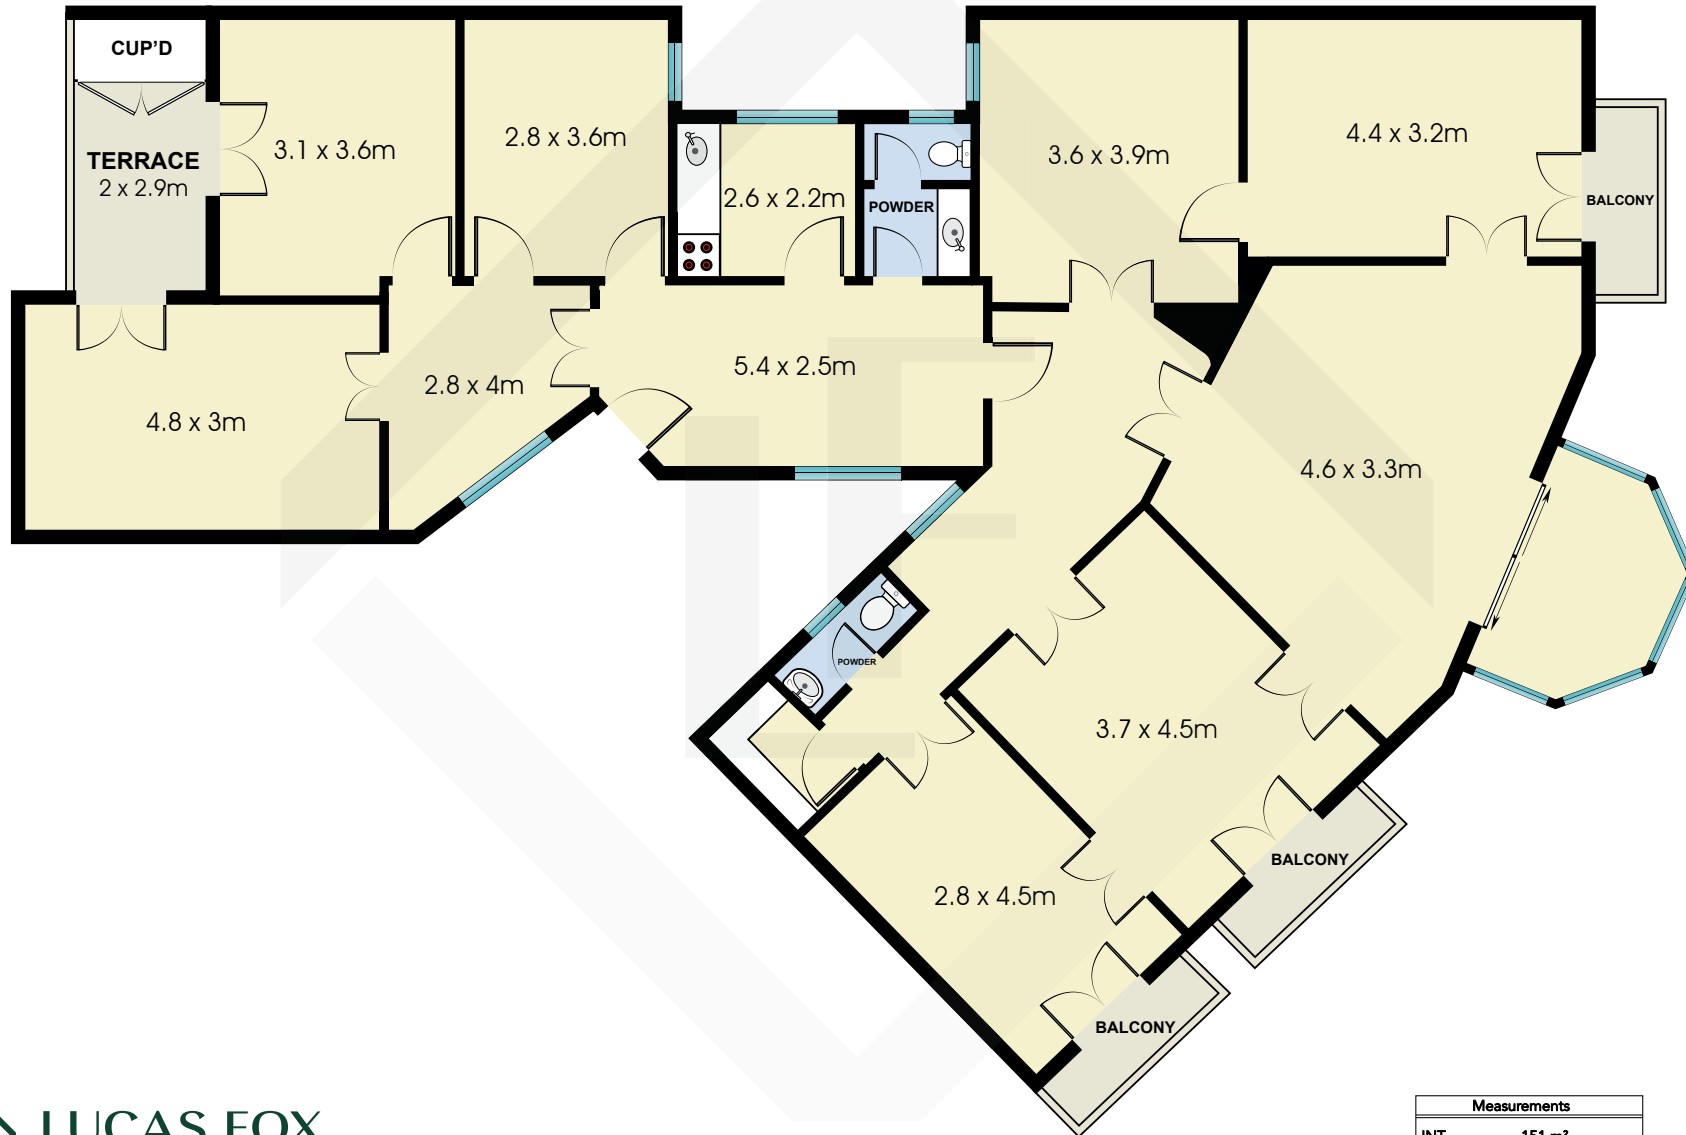

BCN4716

Measurements	
INT	151 m ²
EXT	16 m ²

Scale in metres. Indicative only. Dimensions are approximate. All information contained here in is gathered from sources we believe to be reliable. However we cannot guarantee its accuracy and interested persons should rely on their own enquiries.