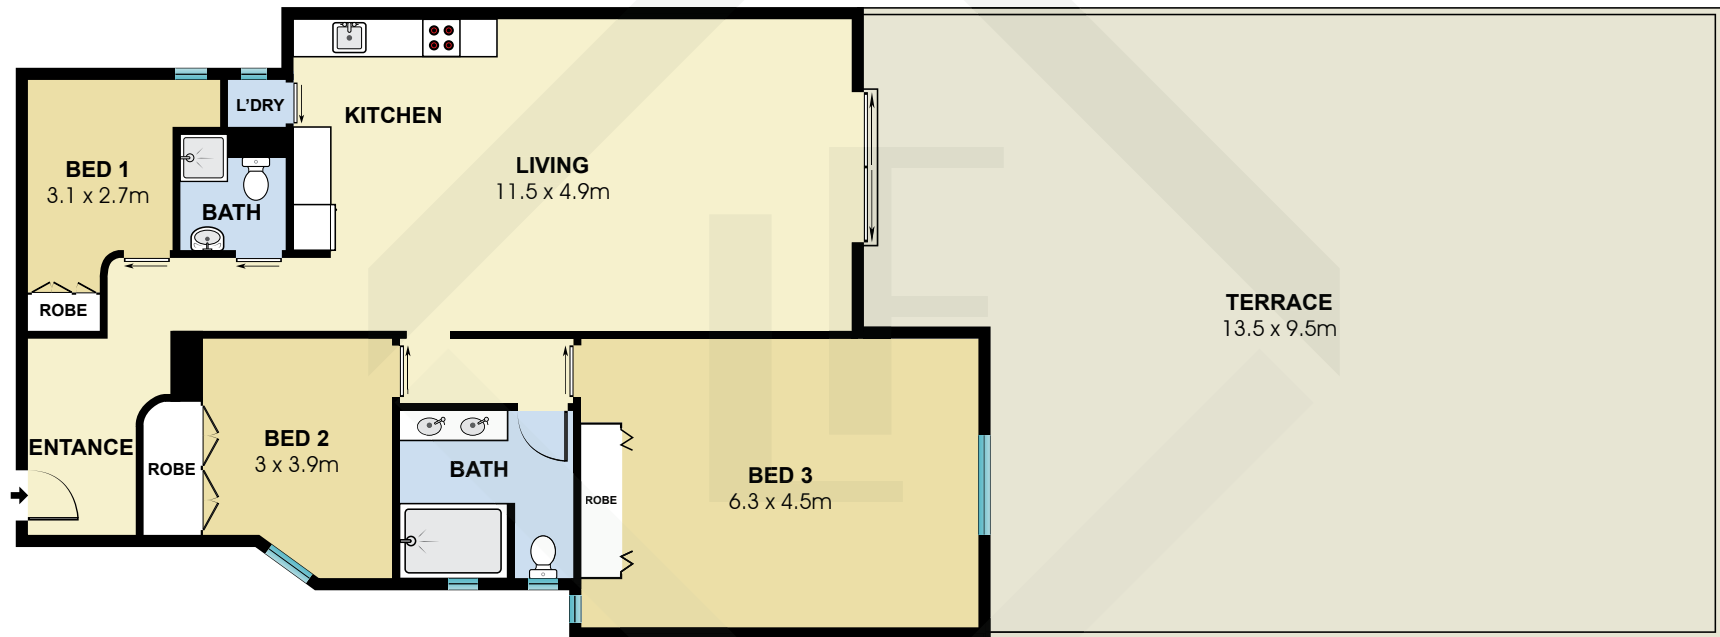

BCN4679

Measurements	
INT	122 m ²
EXT	120 m ²

Scale in metres. Indicative only. Dimensions are approximate. All information contained here in is gathered from sources we believe to be reliable. However we cannot guarantee its accuracy and interested persons should rely on their own enquiries.