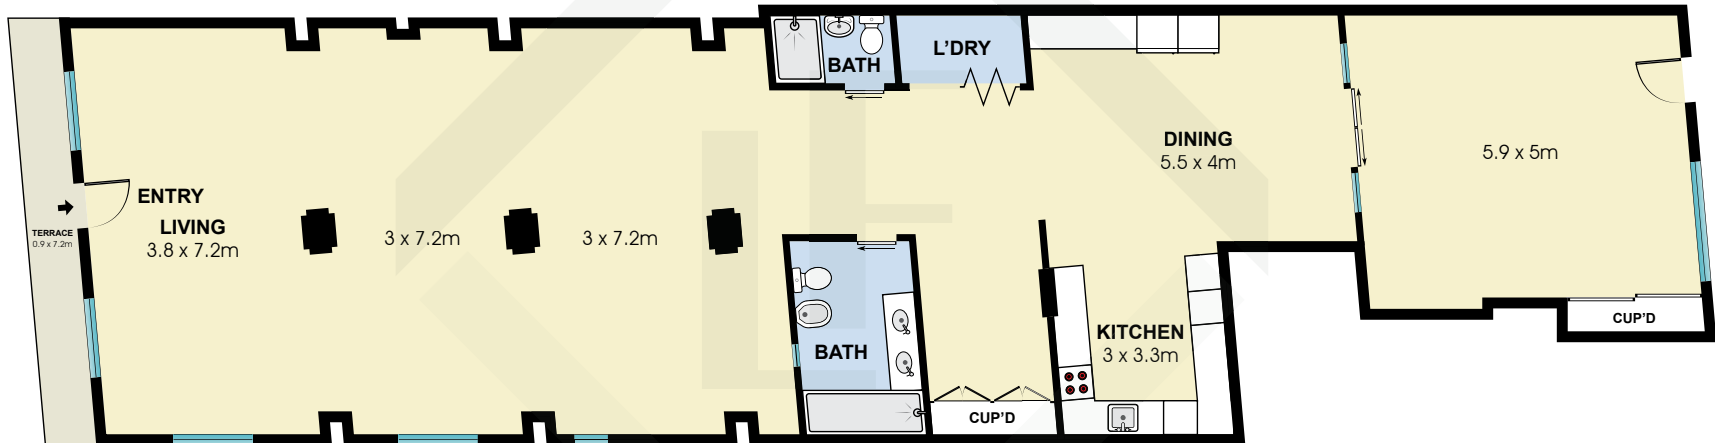

BCN4672

Measurements	
INT	195 m <sup>2</sup>
EXT	7 m <sup>2</sup>

Scale in metres. Indicative only. Dimensions are approximate. All information contained here in is gathered from sources we believe to be reliable. However we cannot guarantee its accuracy and interested persons should rely on their own enquiries.