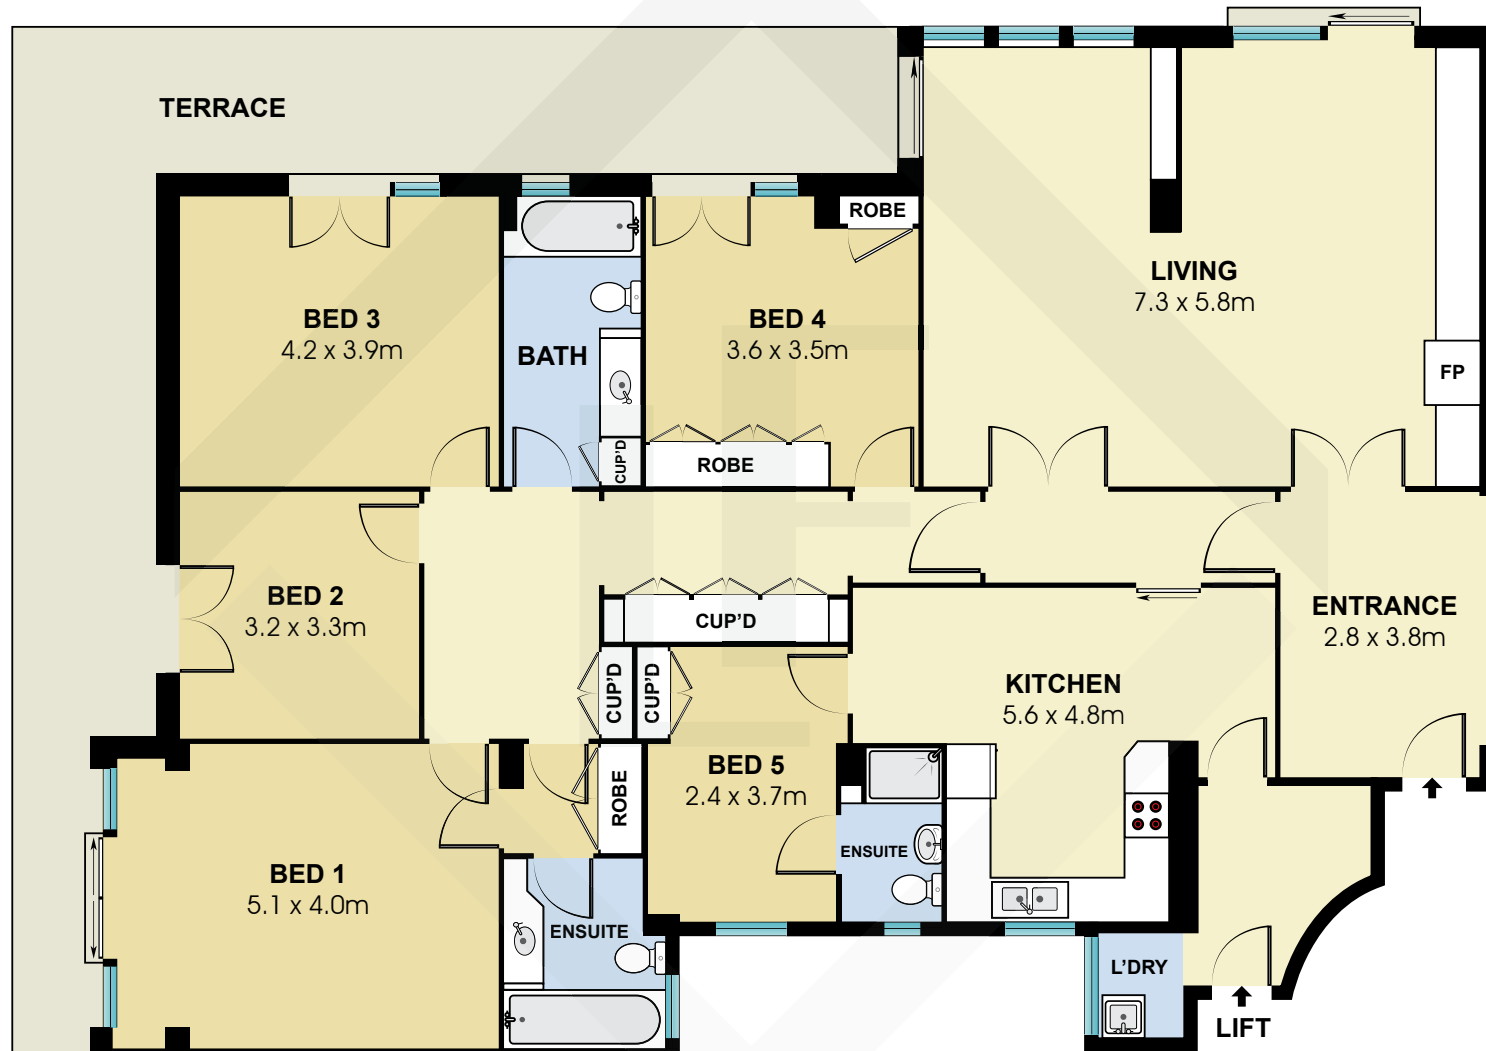

BCN4425

Measurements	
INT	204 m ²
EXT	40 m ²

Scale in metres. Indicative only. Dimensions are approximate. All information contained here in is gathered from sources we believe to be reliable. However we cannot guarantee its accuracy and interested persons should rely on their own enquiries.