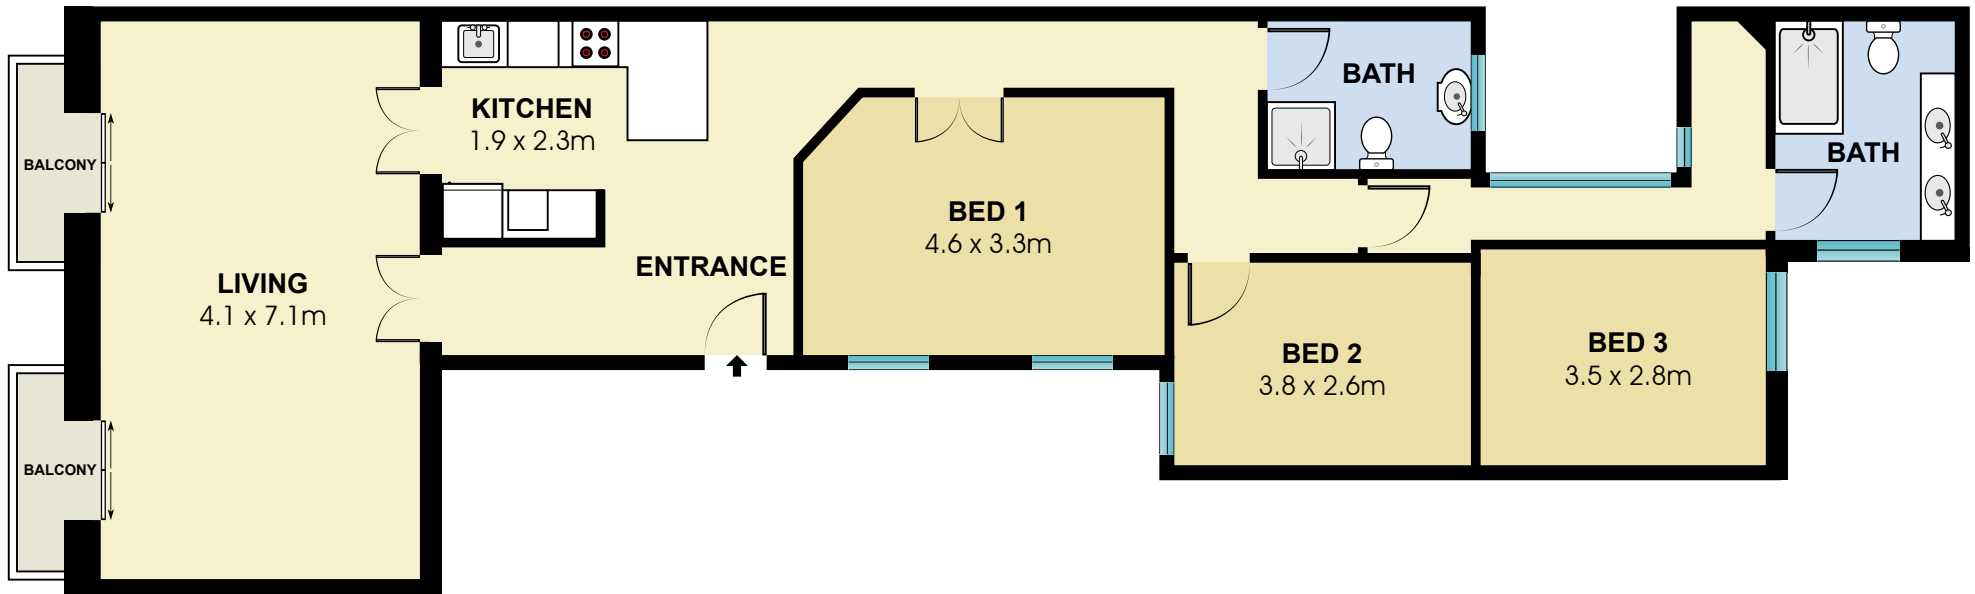

BCN4387

Measurements	
INT	121 m <sup>2</sup>
EXT	4 m <sup>2</sup>

Scale in metres. Indicative only. Dimensions are approximate. All information contained here in is gathered from sources we believe to be reliable. However we cannot guarantee its accuracy and interested persons should rely on their own enquiries.