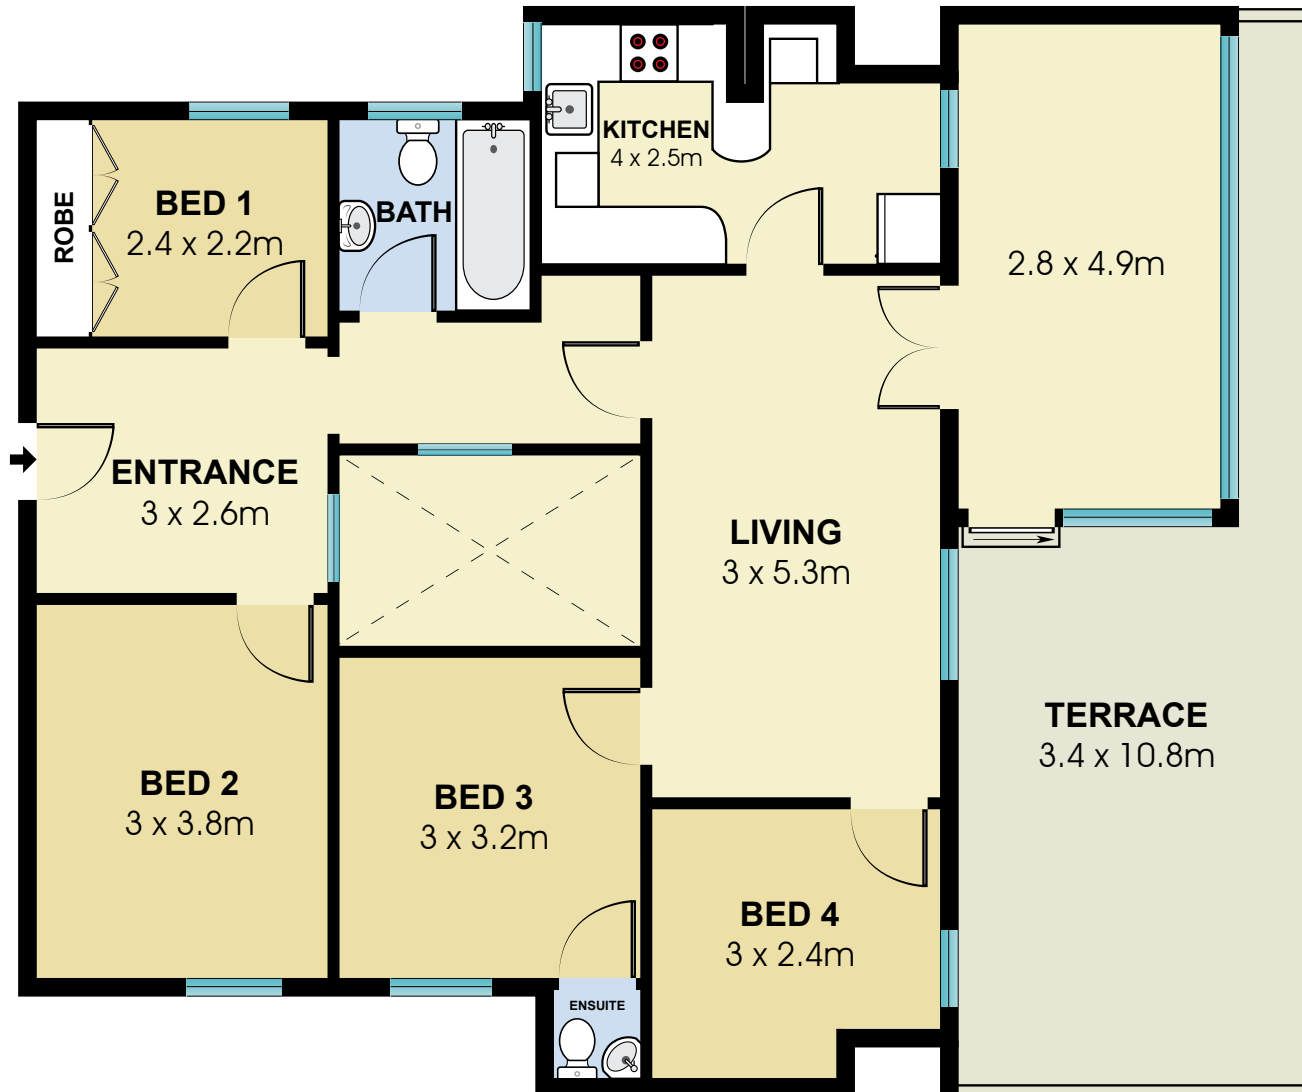

BCN4373

Measurements	
INT	91 m ²
EXT	40 m ²

Scale in metres. Indicative only. Dimensions are approximate. All information contained here in is gathered from sources we believe to be reliable. However we cannot guarantee its accuracy and interested persons should rely on their own enquiries.