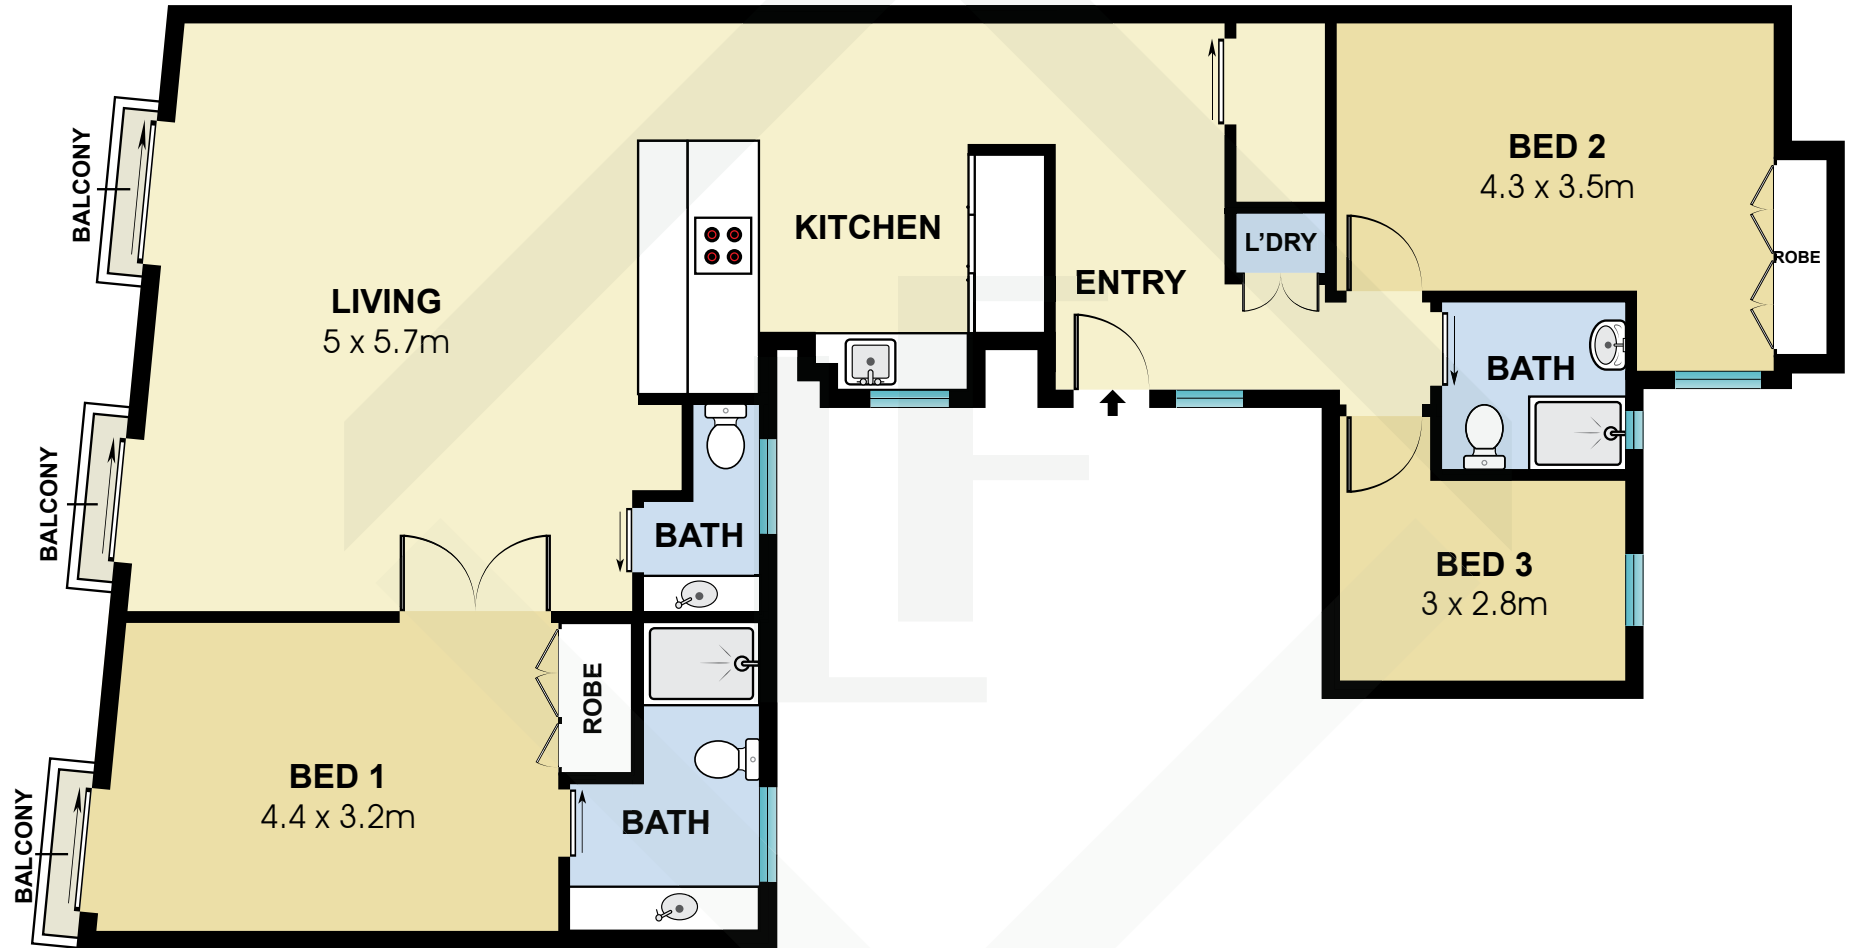

BCN4326

Measurements	
INT	113 m ²
EXT	2 m ²

Scale in metres. Indicative only. Dimensions are approximate. All information contained here in is gathered from sources we believe to be reliable. However we cannot guarantee its accuracy and interested persons should rely on their own enquiries.