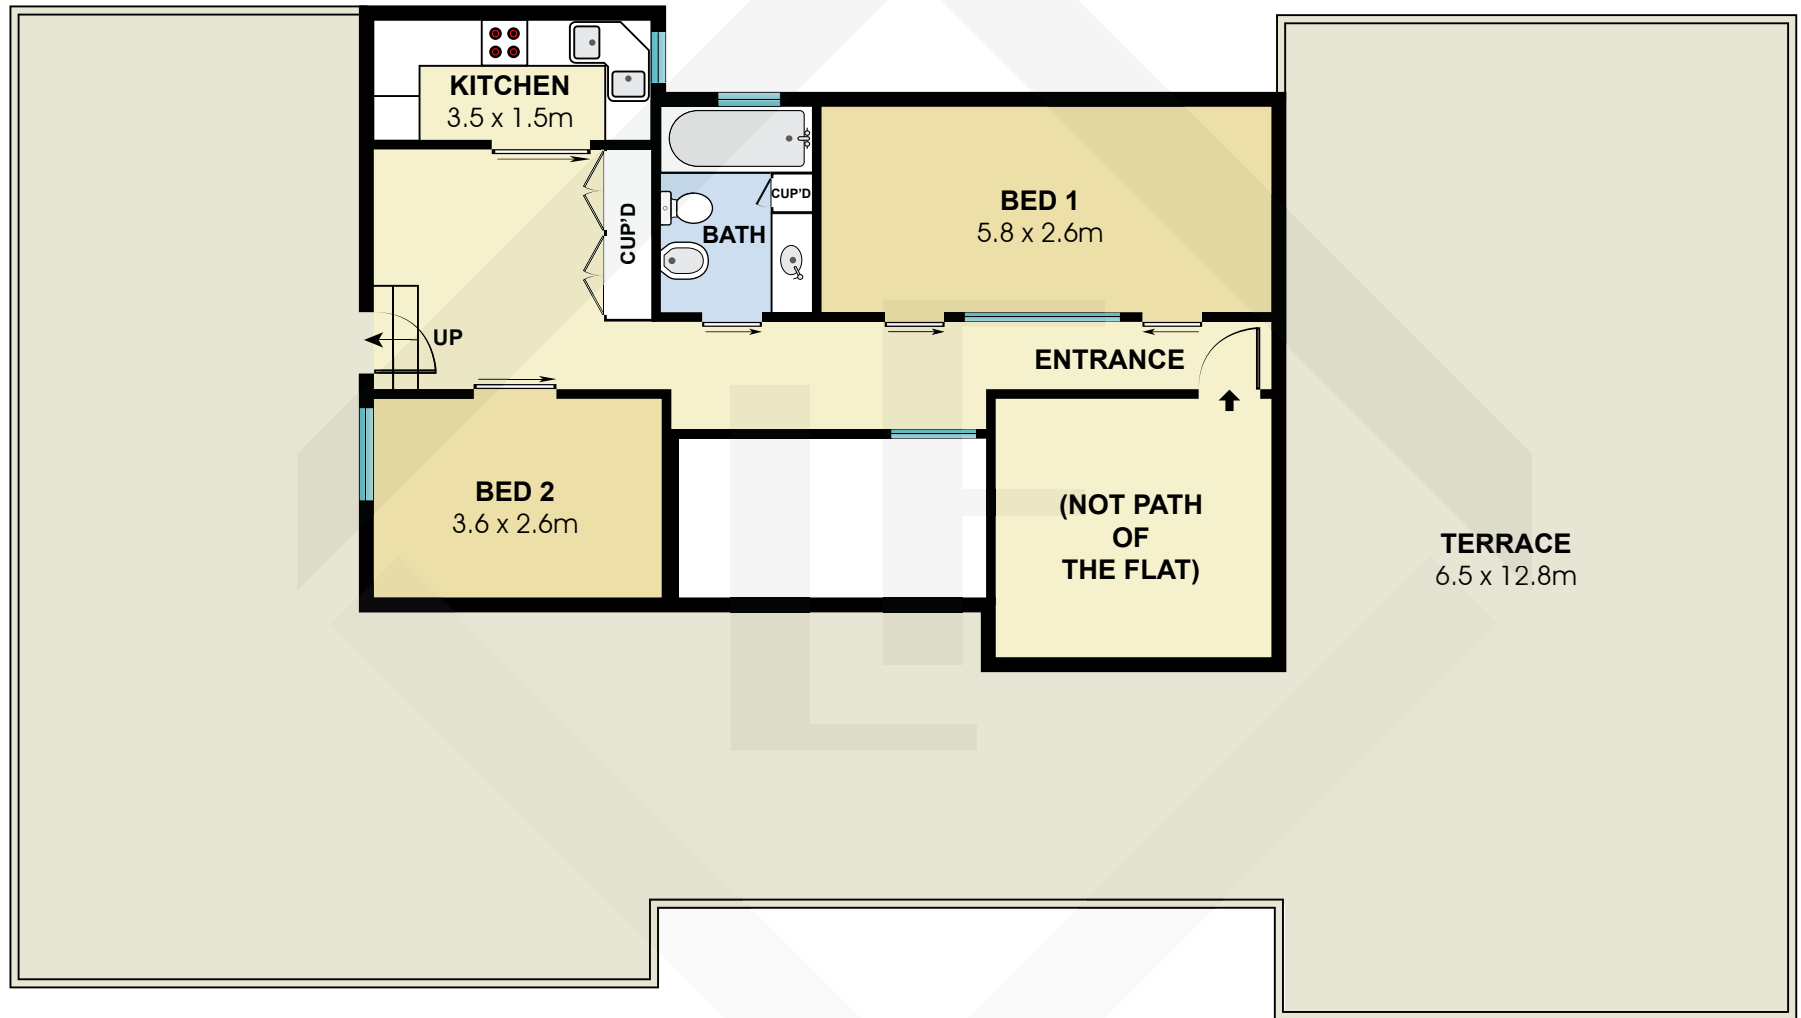

BCN4312

Measurements	
INT	63 m ²
EXT	180 m ²

Scale in metres. Indicative only. Dimensions are approximate. All information contained here in is gathered from sources we believe to be reliable. However we cannot guarantee its accuracy and interested persons should rely on their own enquiries.