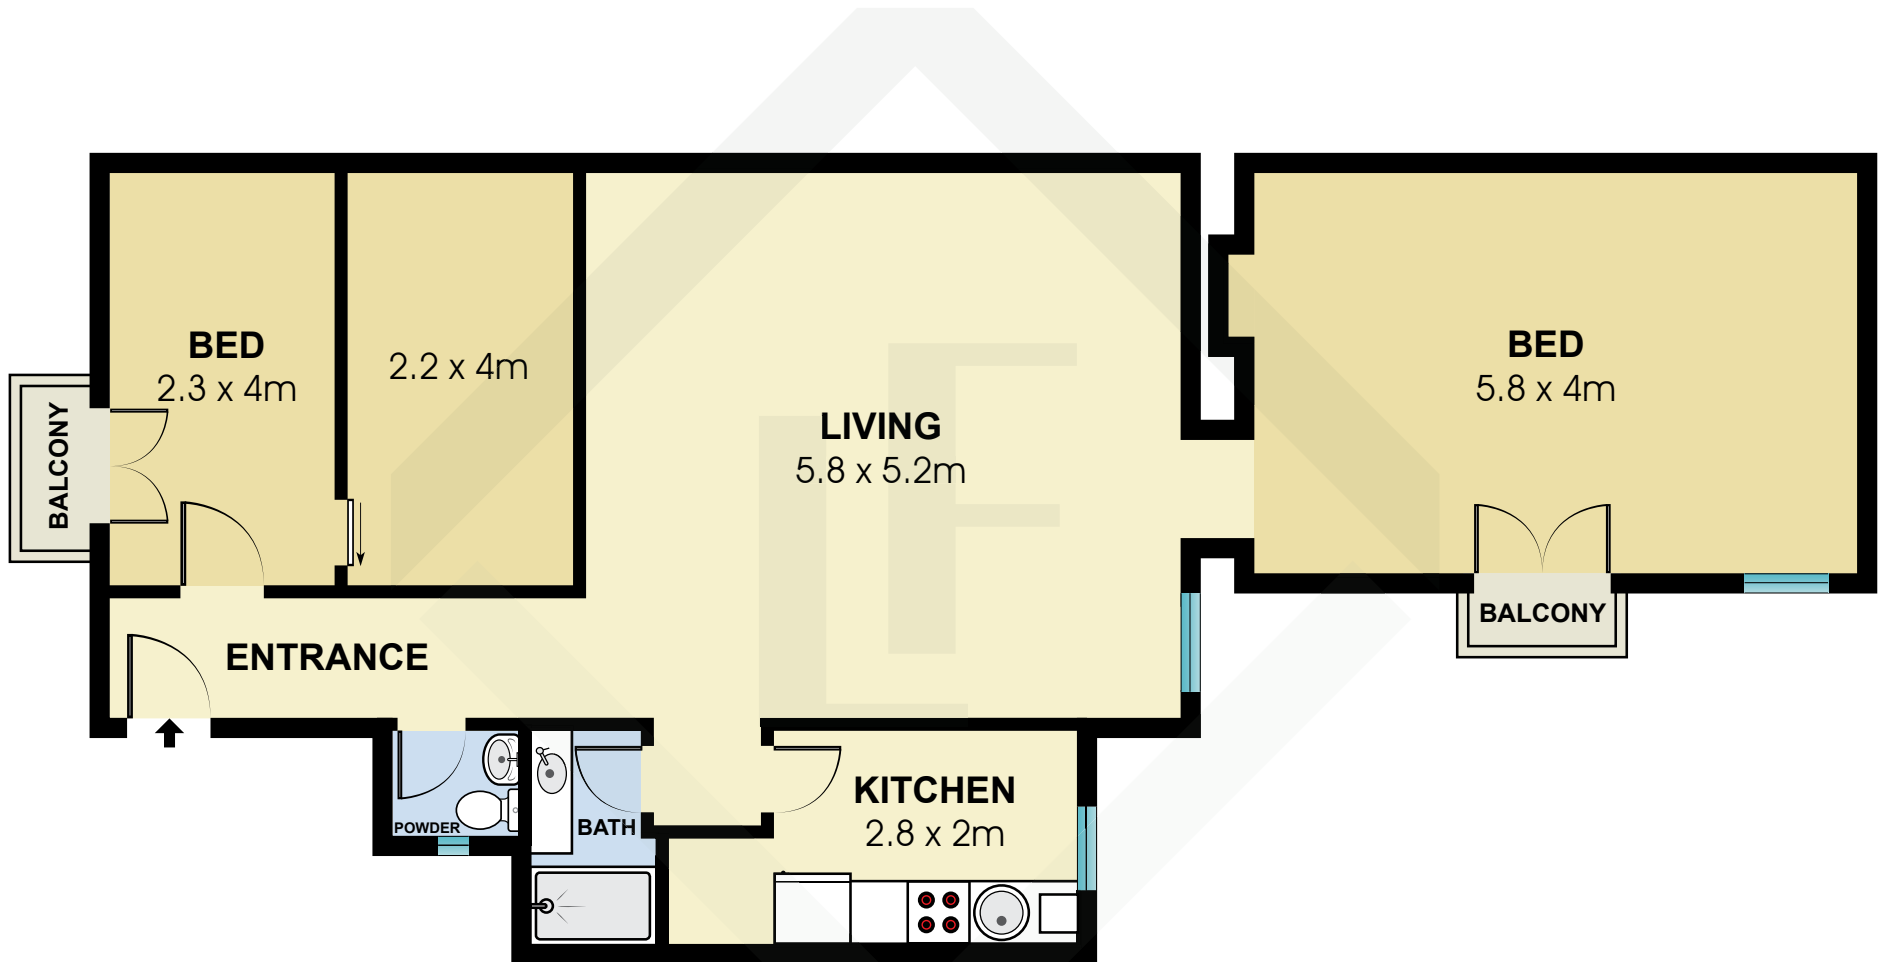

BCN4292

Measurements	
INT	90 m <sup>2</sup>
EXT	2 m <sup>2</sup>

Scale in metres. Indicative only. Dimensions are approximate. All information contained here in is gathered from sources we believe to be reliable. However we cannot guarantee its accuracy and interested persons should rely on their own enquiries.