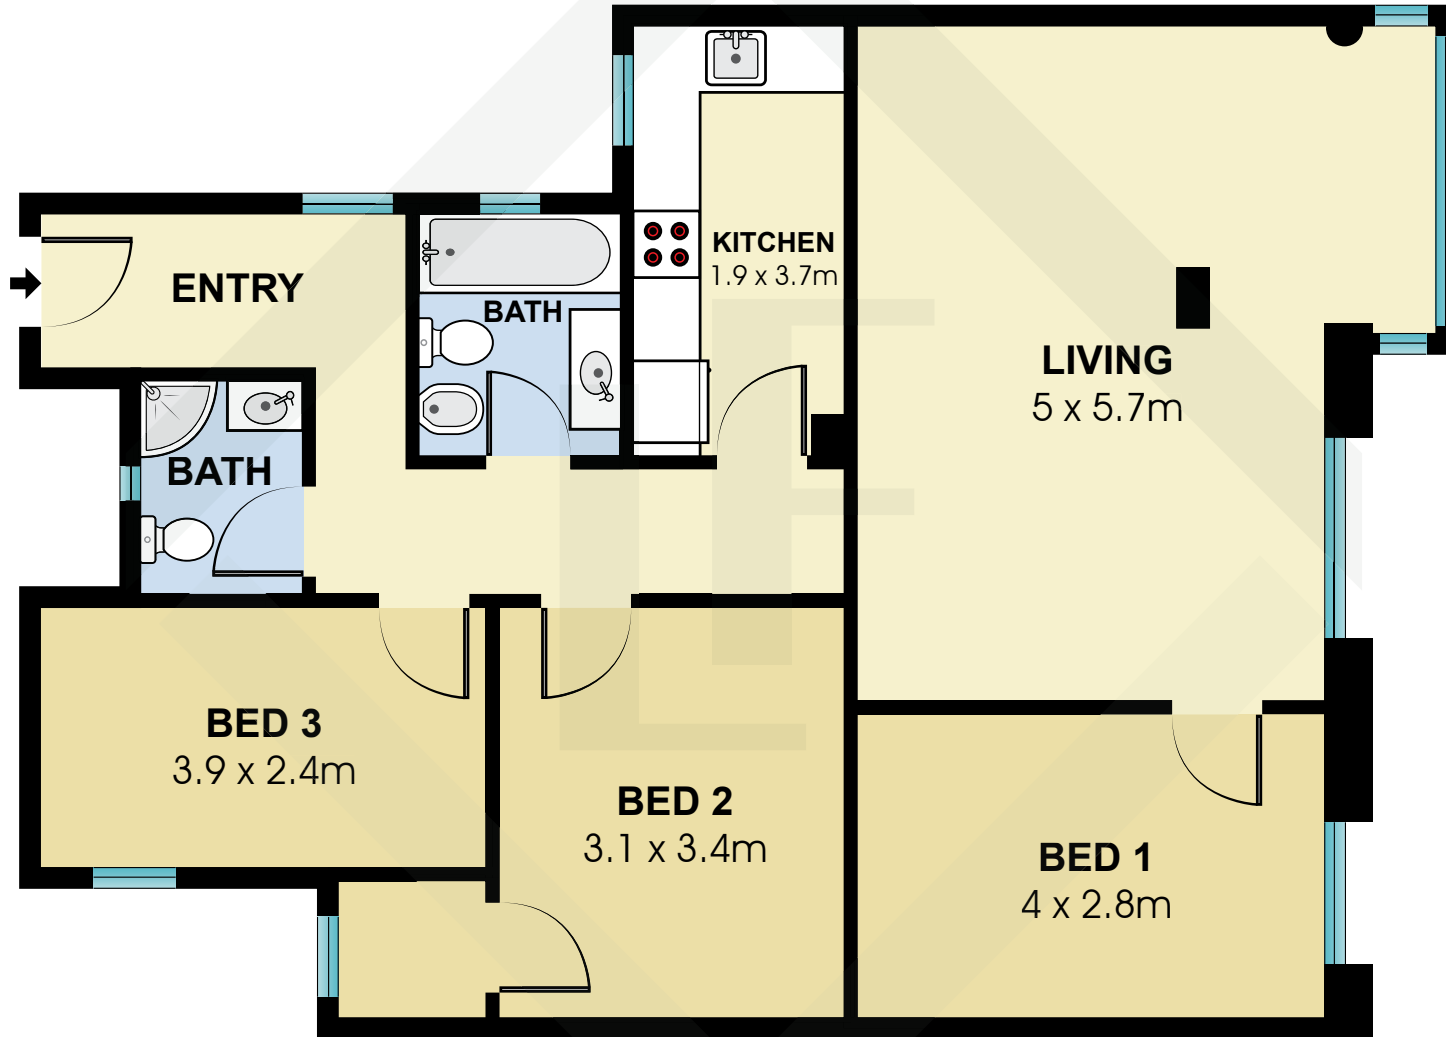

BCN4057

Measurements	
INT	88 m <sup>2</sup>

Scale in metres. Indicative only. Dimensions are approximate. All information contained here in is gathered from sources we believe to be reliable. However we cannot guarantee its accuracy and interested persons should rely on their own enquiries.