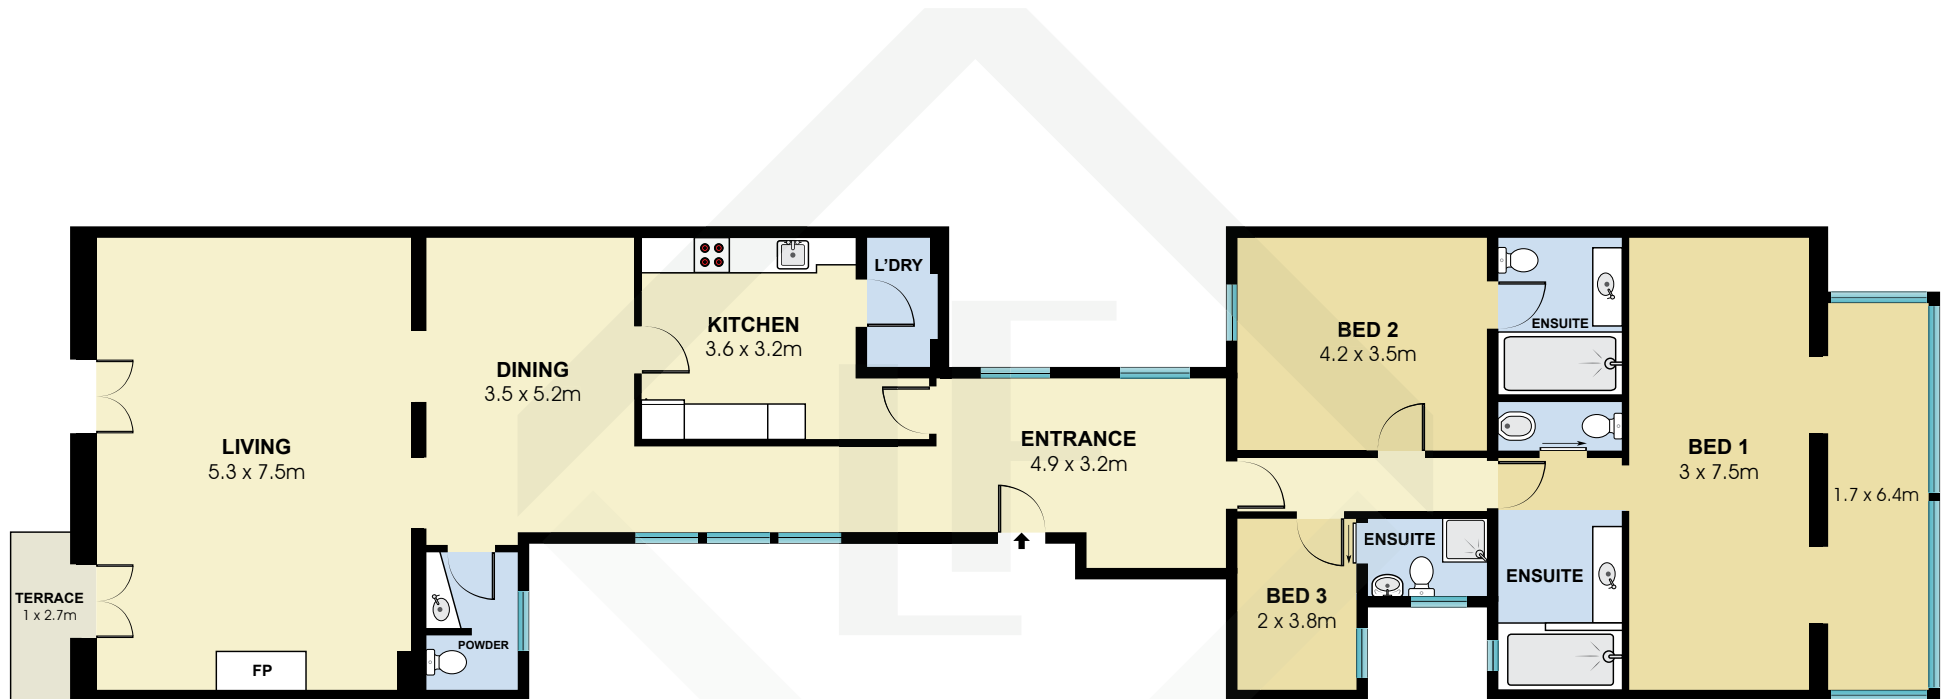

BCN3414

Measurements	
INT	192 m ²
EXT	5 m ²

Scale in metres. Indicative only. Dimensions are approximate. All information contained here in is gathered from sources we believe to be reliable. However we cannot guarantee its accuracy and interested persons should rely on their own enquiries.