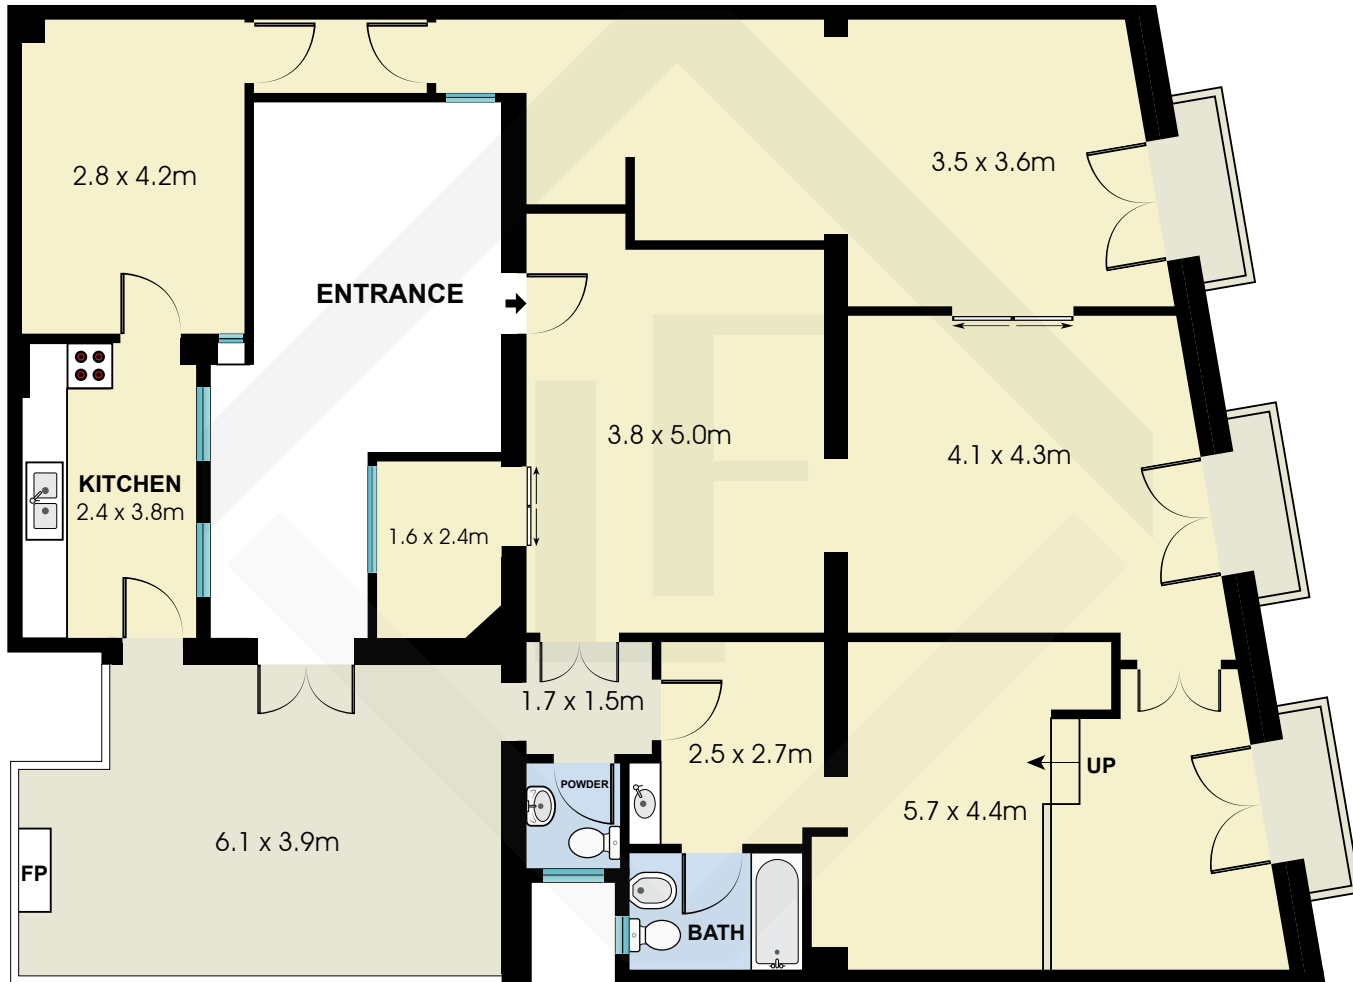

BCN3204

Measurements	
INT	176 m ²
EXT	5 m ²

Scale in metres. Indicative only. Dimensions are approximate. All information contained here in is gathered from sources we believe to be reliable. However we cannot guarantee its accuracy and interested persons should rely on their own enquiries.