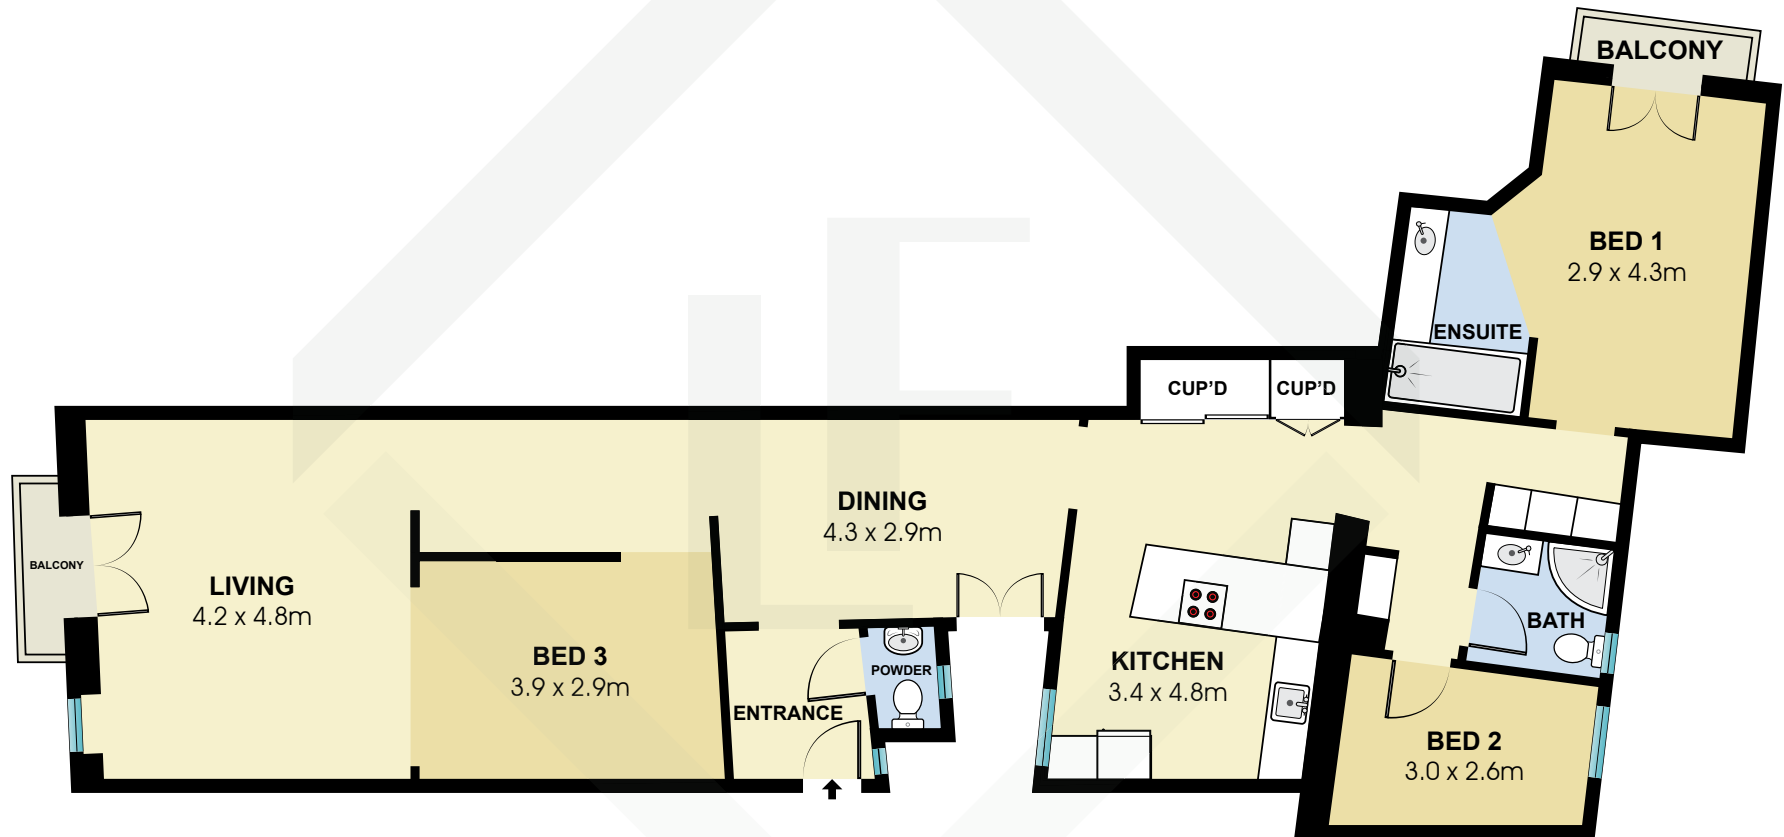

BCN2923

Measurements	
INT	120 m ²
EXT	3 m ²

Scale in metres. Indicative only. Dimensions are approximate. All information contained here in is gathered from sources we believe to be reliable. However we cannot guarantee its accuracy and interested persons should rely on their own enquiries.