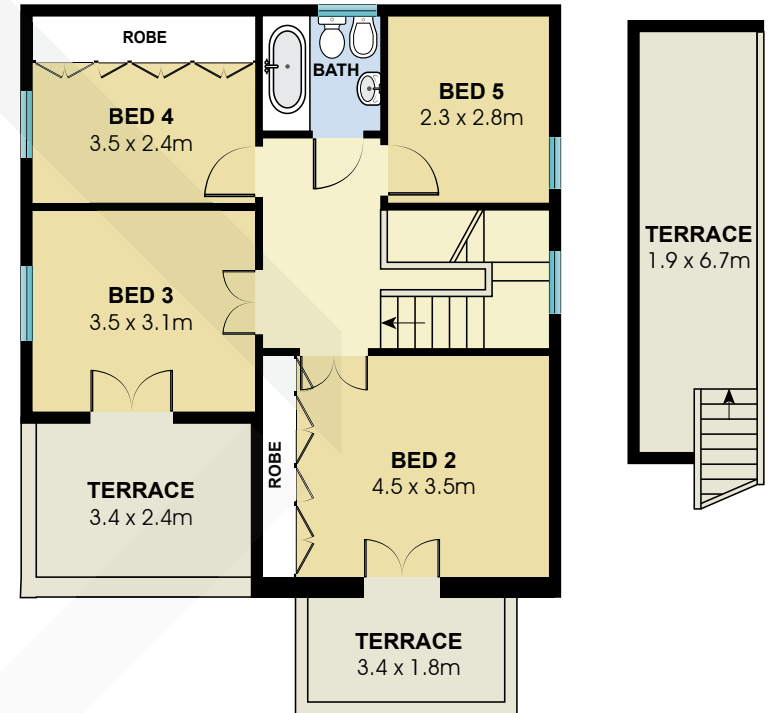

BCN2719

Ground Floor

First Floor

Measurements	
INT	134 m ²
EXT	235 m ²

Scale in metres. Indicative only. Dimensions are approximate. All information contained here in is gathered from sources we believe to be reliable. However we cannot guarantee its accuracy and interested persons should rely on their own enquiries.