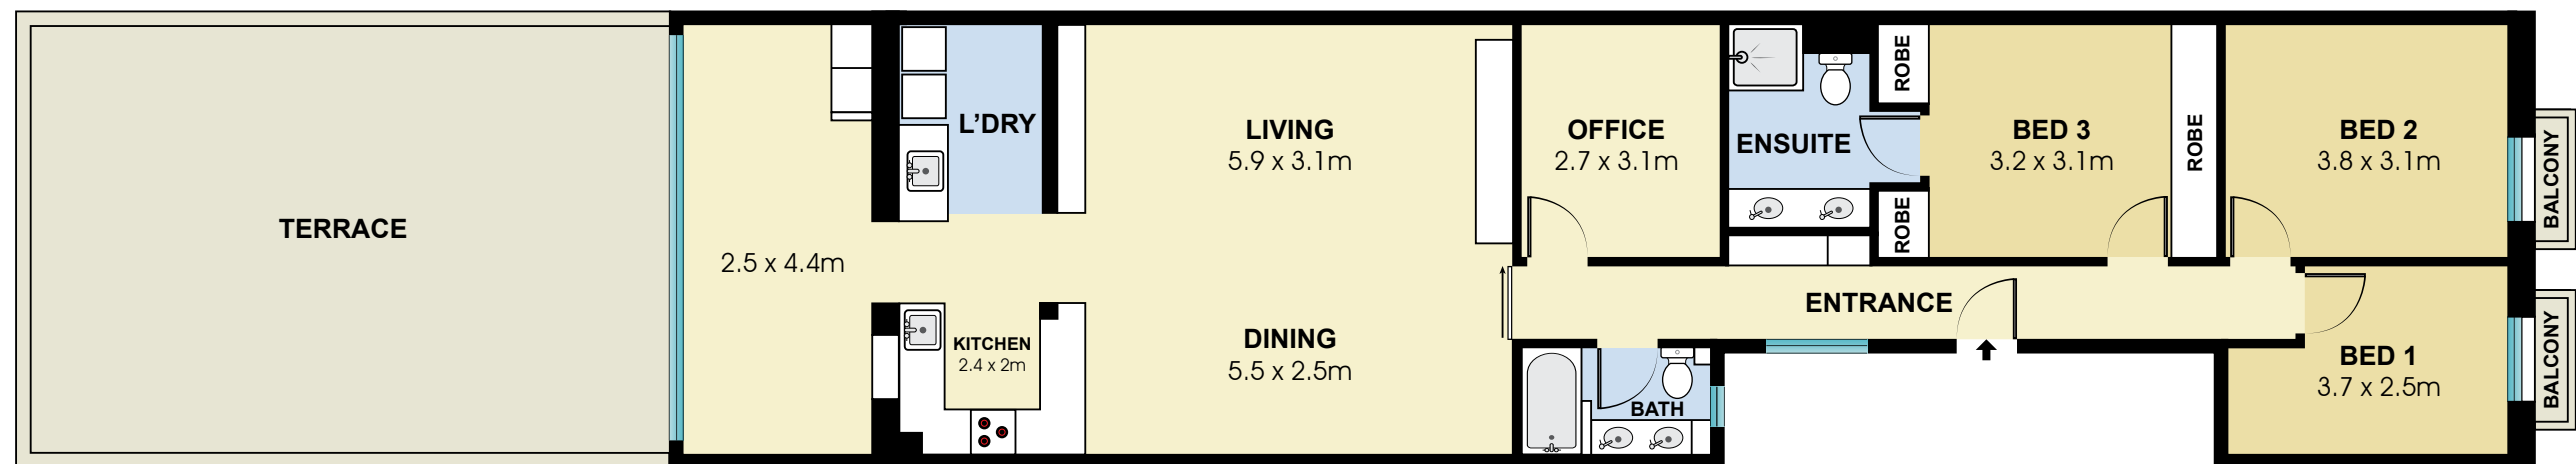

BCN2656

Measurements	
INT	134 m ²
EXT	52 m ²

Scale in metres. Indicative only. Dimensions are approximate. All information contained here in is gathered from sources we believe to be reliable. However we cannot guarantee its accuracy and interested persons should rely on their own enquiries.