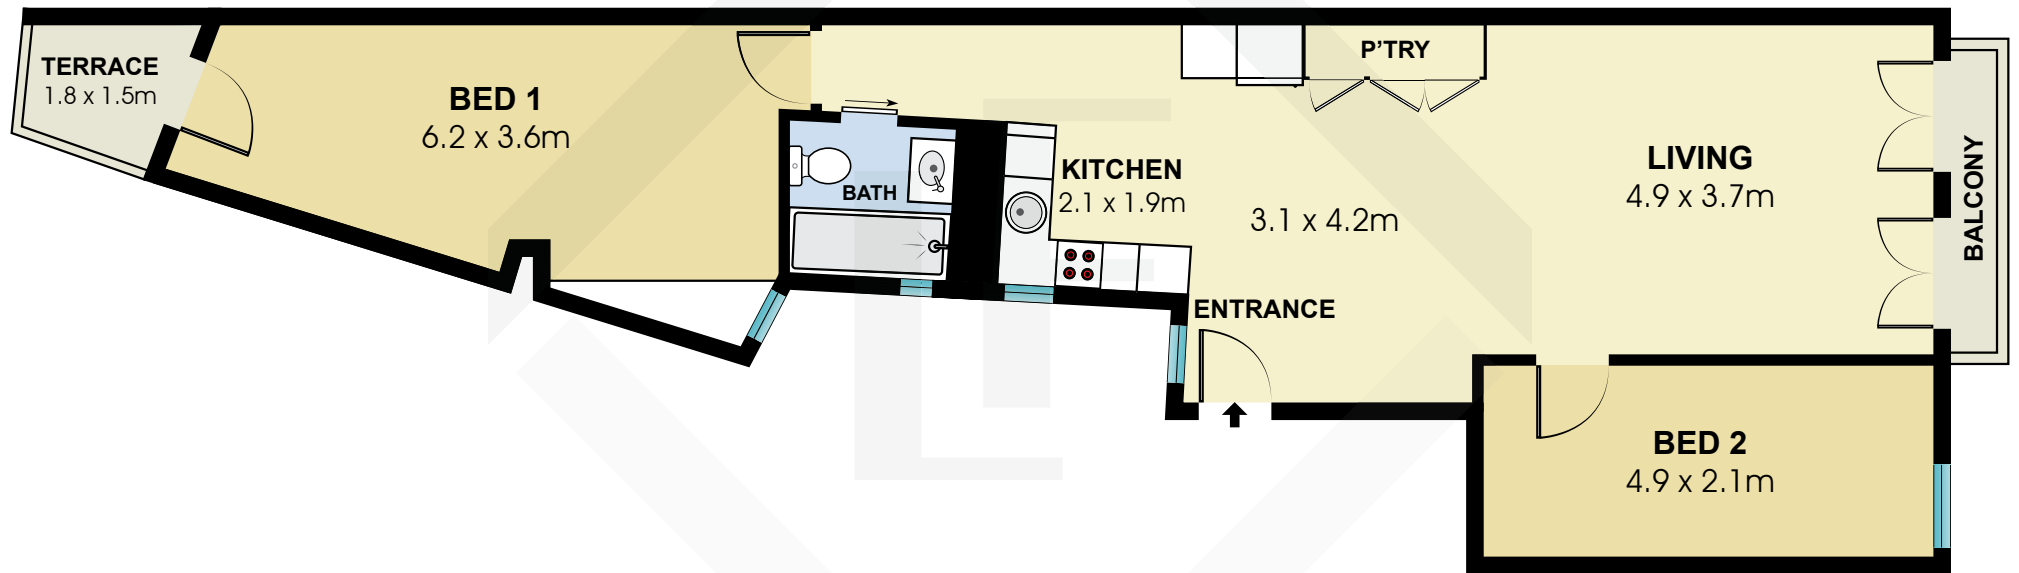

BCN2628

Measurements	
INT	65 m <sup>2</sup>
EXT	4 m <sup>2</sup>

Scale in metres. Indicative only. Dimensions are approximate. All information contained here in is gathered from sources we believe to be reliable. However we cannot guarantee its accuracy and interested persons should rely on their own enquiries.