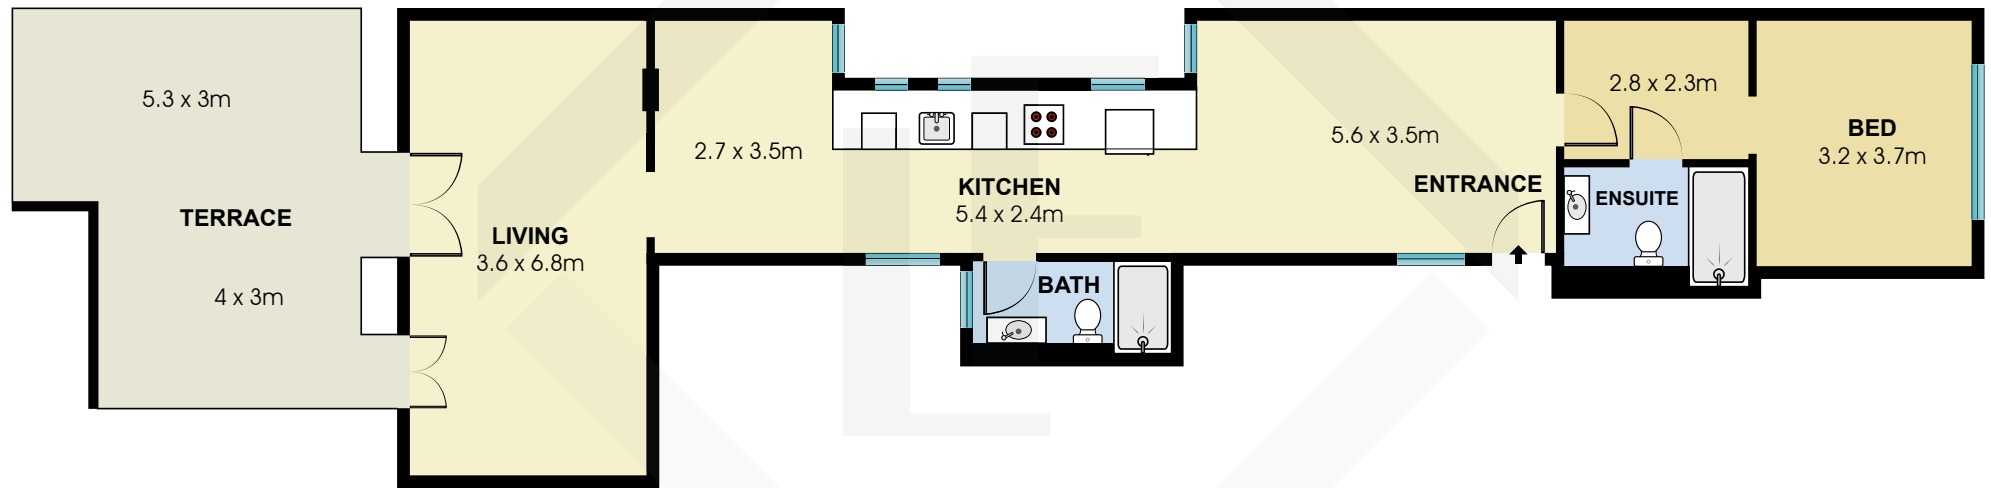

BCN2409

Measurements	
INT	97 m ²
EXT	30 m ²

Scale in metres. Indicative only. Dimensions are approximate. All information contained here in is gathered from sources we believe to be reliable. However we cannot guarantee its accuracy and interested persons should rely on their own enquiries.