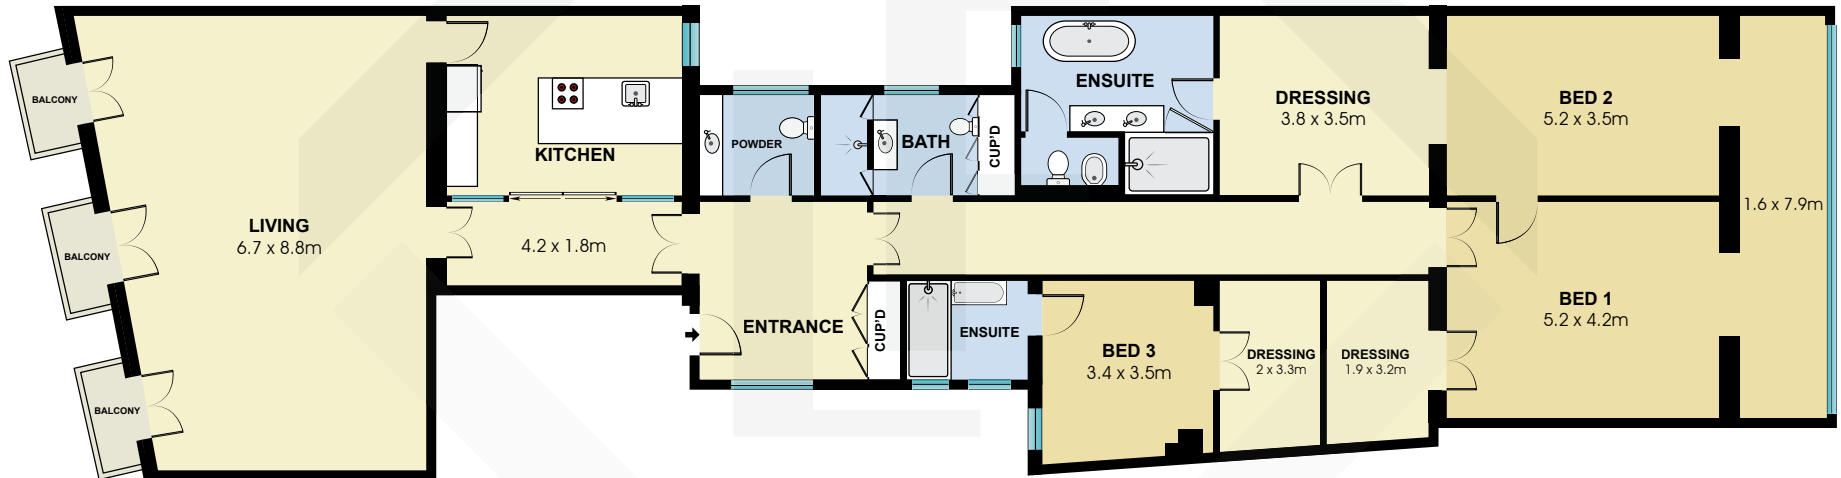

BCN1836

Measurements	
INT	243 m <sup>2</sup>
EXT	6 m <sup>2</sup>

Scale in metres. Indicative only. Dimensions are approximate. All information contained here in is gathered from sources we believe to be reliable. However we cannot guarantee its accuracy and interested persons should rely on their own enquiries.