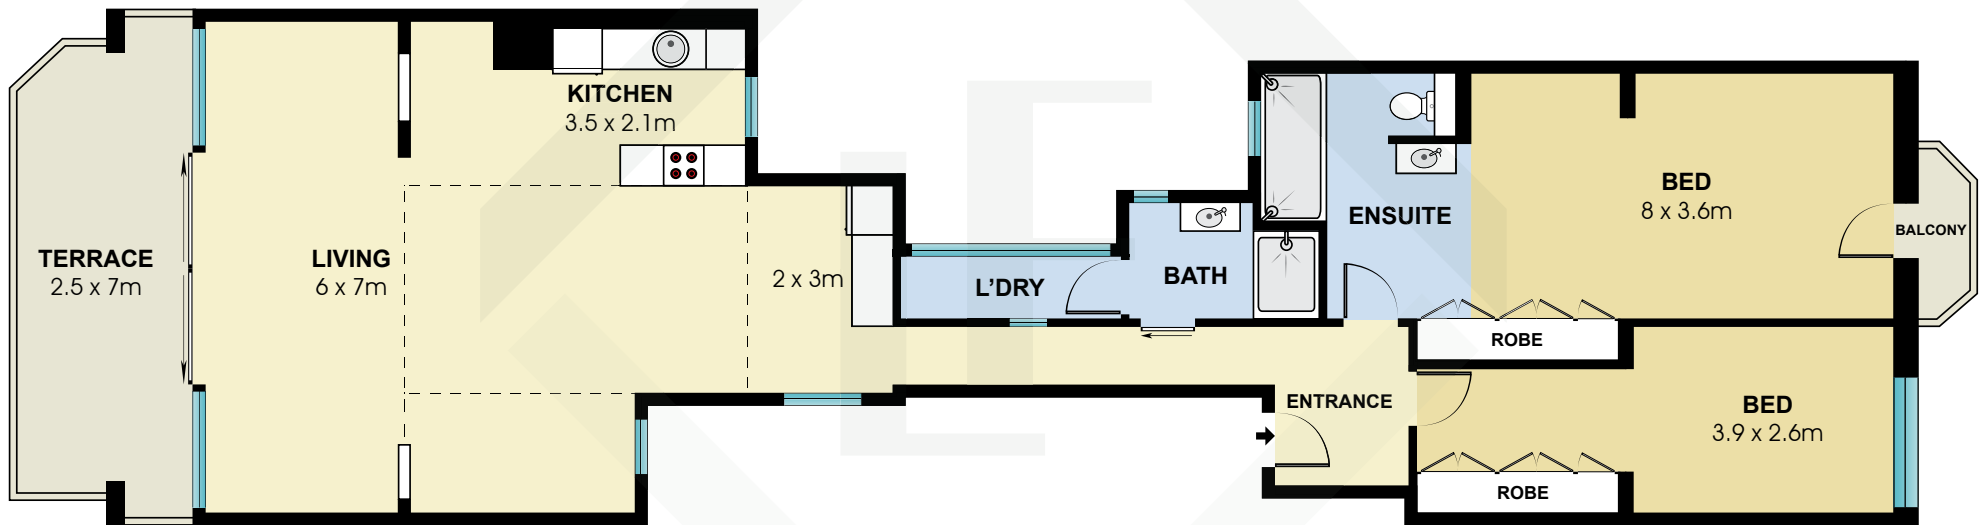

BCN1224

Scale in metres. Indicative only. Dimensions are approximate. All information contained here in is gathered from sources we believe to be reliable. However we cannot guarantee its accuracy and interested persons should rely on their own enquiries.

Measurements	
INT	140 m ²
EXT	20 m ²